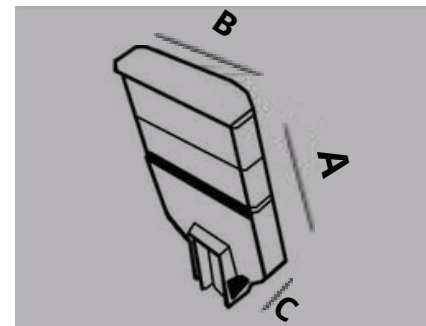

LED STREET LIGHT HALIMUN TYPE

Model	UBL-LSL-AC-130W
Rated Power	130W
Input Voltage	AC100-277V, 50/60HZ
PF	>0.97
IP Grade	IP66
Safety Regulation	SNI & TKDN
Surge Protection	10/20KV Version is for option
THD	8% at 230V, 50Hz
LED Chip	5050 SMD LED
Light Efficiency	150 LM/WATT
Luminous Flux	19500 LM
Color Temperature	5000K-6500K
CRI	>70
Beam Angle	90°
Body Material	Alumunium
Body Color	Grey
Operating Humidity	10% - 90% RH
Operating Temperature	-35°C - 60°C
Net Weight	6.25 KG (One Piece)
Dimension	497 x 280 x 70MM
Certificates	ISO 9001, SNI, TKDN

A : 497MM / B: 280MM / C: 70MM