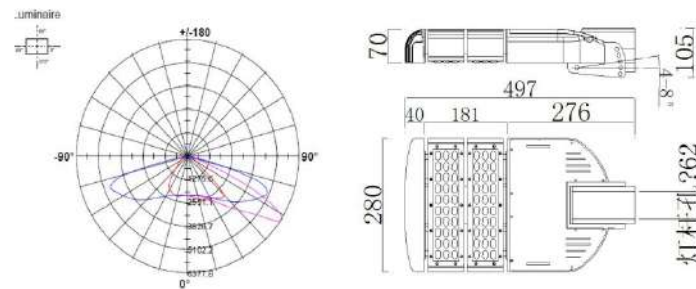

LED STREET LIGHT HALIMUN TYPE

Model	UBL-LSL-AC-150W
Rated Power	150W
Input Voltage	AC100-277V, 50/60HZ
PF	>0.97
IP Grade	IP66
Safety Regulation	SNI & TKDN
Surge Protection	10/20KV Version is for option
THD	8% at 230V, 50Hz
LED Chip	5050 SMD LED
Light Efficiency	150 LM/WATT
Luminous Flux	22500 LM
Color Temperature	5000K-6500K
CRI	>70
Beam Angle	90°
Body Material	Alumunium
Body Color	Grey
Operating Humidity	10% - 90% RH
Operating Temperature	-35°C - 60°C
Net Weight	6.25 KG (One Piece)
Dimension	497 x 280 x 70MM
Certificates	ISO 9001, SNI, TKDN

Ublix Manufaktur Indonesia

Jl. Kamal Raya No.88a, RT.7/RW.3, Gudang 88
Menceng, Cengkareng Jakarta Barat, DKI Jakarta
11730
Telp : (021) 5239 5702
Website : <http://www.ublix.co.id>

LED SOLAR STREET LI CIREMAI TYPE

Model	UBL-AIO-XXW-60W
Rated Power	60W
Mono Solar Panel	18V 45Wp
Battery Capacity	12.6V 42Ah
IP Grade	IP66
Safety Regulation	SNI & TKDN
Controller	MPPT
Working Time	3-5 Rainy Day
Working Mode	Sensor or Dimming
Life Time	50000 Hours
Beam Angle	90°
CCT	5000K-6500K
CRI	>70
Lumens (lm)	>130 lm
Install Hight	6-7 M
Weight (kg)	20
Dimension (mm)	955x370
Certificates	ISO 9001, SNI, TKDN

Ublix Manufaktur Indonesia

Jl. Kamal Raya No.88a, RT.7/RW.3, Gudang 88
Menceng, Cengkareng Jakarta Barat, DKI Jakarta
11730
Telp : (021) 5239 5702
Website : <http://www.ublix.co.id>