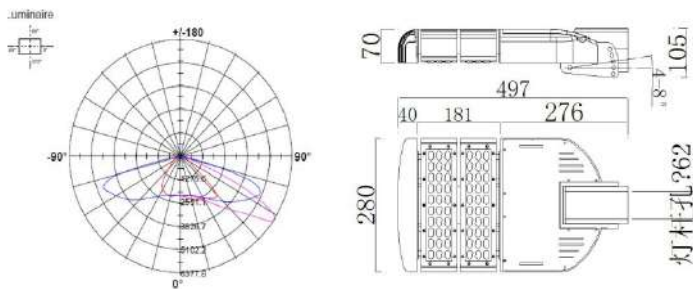

LED STREET LIGHT HALIMUN TYPE

Model	UBL-LSL-AC-110W
Rated Power	110W
Input Voltage	AC100-277V, 50/60HZ
PF	>0.97
IP Grade	IP66
Safety Regulation	SNI & TKDN
Surge Protection	10/20KV Version is for option
THD	8% at 230V, 50Hz
LED Chip	5050 SMD LED
Light Efficiency	150 LM/WATT
Luminous Flux	16500 LM
Color Temperature	5000K-6500K
CRI	>70
Beam Angle	90°
Body Material	Alumunium
Body Color	Grey
Operating Humidity	10% - 90% RH
Operating Temperature	-35°C - 60°C
Net Weight	6.25 KG (One Piece)
Dimension	497 x 280 x 70MM
Certificates	ISO 9001, SNI, TKDN

LED SOLAR STREET LIGHT CIREMAI TYPE

Model	UBL-AIO-XXW-100W
Rated Power	100W
Mono Solar Panel	18V 120Wp
Battery Capacity	12.6 55Ah
IP Grade	IP66
Safety Regulation	SNI & TKDN
Controller	MPPT
Working Time	3-5 Rainy Day
Working Mode	Sensor or Dimming
Life Time	50000 Hours
Beam Angle	90°
CCT	5000K-6500K
CRI	>70
Lumens (lm)	>130 lm
Install Hight	6-7 M
Weight (kg)	35
Dimension (mm)	1145x370
Certificates	ISO 9001, SNI, TKDN

Ublix Manufaktur Indonesia

Jl. Kamal Raya No.88a, RT.7/RW.3, Gudang 88
Menceng, Cengkareng Jakarta Barat, DKI Jakarta
11730
Telp : (021) 5239 5702
Website : <http://www.ublix.co.id>

Ublix Manufaktur Indonesia

Jl. Kamal Raya No.88a, RT.7/RW.3, Gudang 88
Menceng, Cengkareng Jakarta Barat, DKI Jakarta
11730
Telp : (021) 5239 5702
Website : <http://www.ublix.co.id>