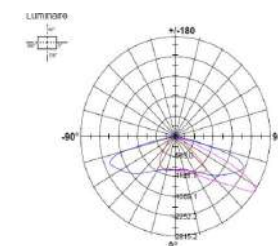

Ublix Manufaktur Indonesia

Jl. Kamal Raya No.88a, RT.7/RW.3, Gudang 88
Menceng, Cengkareng Jakarta Barat, DKI Jakarta
11730
Telp : (021) 5239 5702
Website : <http://www.ublix.co.id>

**LED STREET LIGHT
HALIMUN TYPE**

Model	UBL-LSL-AC-40W
Rated Power	40W
Input Voltage	AC100-277V, 50/60HZ
PF	>0.97
IP Grade	IP66
Safety Regulation	SNI & TKDN
Surge Protection	10/20KV Version is for option
THD	8% at 230V, 50Hz
LED Chip	5050 SMD LED
Light Efficiency	150 LM/WATT
Luminous Flux	6000 LM
Color Temperature	5000K-6500K
CRI	>70
Beam Angle	90°
Body Material	Aluminium
Body Color	Grey
Operating Humidity	10% - 90% RH
Operating Temperature	-35°C - 60°C
Net Weight	6.25 KG (One Piece)
Dimension	455 x 280 x 70MM
Certificates	ISO 9001, SNI, TKDN

Ublix Manufaktur Indonesia

Jl. Kamal Raya No.88a, RT.7/RW.3, Gudang 88
Menceng, Cengkareng Jakarta Barat, DKI Jakarta
11730
Telp : (021) 5239 5702
Website : <http://www.ublix.co.id>