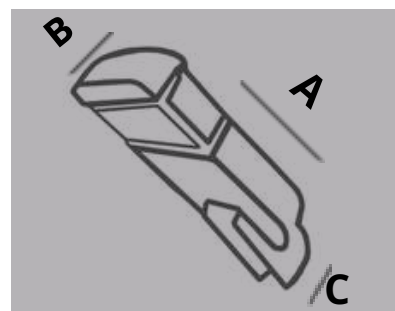

LED STREET LIGHT HALIMUN TYPE

Model	UBL-LSL-AC-90W
Rated Power	90W
Input Voltage	AC100-277V, 50/60HZ
PF	>0.97
IP Grade	IP66
Safety Regulation	SNI & TKDN
Surge Protection	10/20KV Version is for option
THD	8% at 230V, 50Hz
LED Chip	5050 SMD LED
Light Efficiency	150 LM/WATT
Luminous Flux	13500 LM
Color Temperature	5000K-6500K
CRI	>70
Beam Angle	90°
Body Material	Alumunium
Body Color	Grey
Operating Humidity	10% - 90% RH
Operating Temperature	-35°C - 60°C
Net Weight	6.25 KG (One Piece)
Dimension	497 x 280 x 70MM
Certificates	ISO 9001, SNI, TKDN

A : 455MM / B: 280MM / C: 70MM