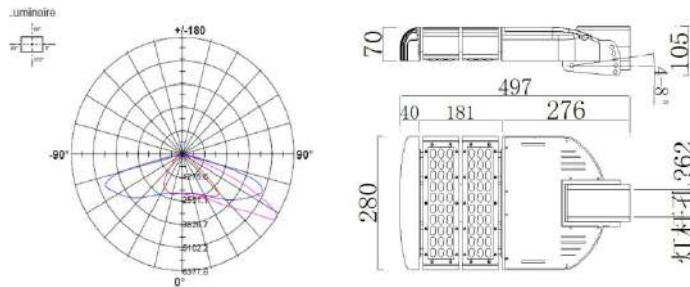

LED STREET LIGHT HALIMUN TYPE

Model	UBL-LSL-AC-130W
Rated Power	130W
Input Voltage	AC100-277V, 50/60HZ
PF	>0.97
IP Grade	IP66
Safety Regulation	SNI & TKDN
Surge Protection	10/20KV Version is for option
THD	8% at 230V, 50Hz
LED Chip	5050 SMD LED
Light Efficiency	150 LM/WATT
Luminous Flux	19500 LM
Color Temperature	5000K-6500K
CRI	>70
Beam Angle	90°
Body Material	Alumunium
Body Color	Grey
Operating Humidity	10% - 90% RH
Operating Temperature	-35°C - 60°C
Net Weight	6.25 KG (One Piece)
Dimension	497 x 280 x 70MM
Certificates	ISO 9001, SNI, TKDN

Ublx Manufaktur Indonesia

Jl. Kamal Raya No.88a, RT.7/RW.3, Gudang 88
Menceng, Cengkareng Jakarta Barat, DKI Jakarta
11730
Telp : (021) 5239 5702
Website : <http://www.ublix.co.id>

LED SOLAR STREET LIGHT CIREMAI TYPE

Model	UBL-AIO-XXW-80W
Rated Power	80W
Mono Solar Panel	18V 100Wp
Battery Capacity	12.6V 50Ah
IP Grade	IP66
Safety Regulation	SNI & TKDN
Controller	MPPT
Working Time	3-5 Rainy Day
Working Mode	Sensor or Dimming
Life Time	50000 Hours
Beam Angle	90°
CCT	5000K-6500K
CRI	>70
Lumens (lm)	>130 lm
Install Hight	6-7 M
Weight (kg)	28
Dimension (mm)	1145x370
Certificates	ISO 9001, SNI, TKDN

Ublx Manufaktur Indonesia

Jl. Kamal Raya No.88a, RT.7/RW.3, Gudang 88
Menceng, Cengkareng Jakarta Barat, DKI Jakarta
11730
Telp : (021) 5239 5702
Website : <http://www.ublix.co.id>