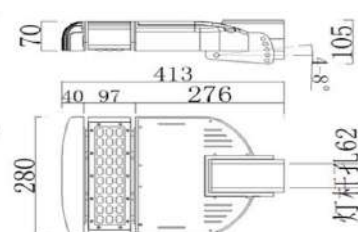

LED STREET LIGHT HALIMUN TYPE

Model	UBL-LSL-AC-50W
Rated Power	50W
Input Voltage	AC100-277V, 50/60HZ
PF	>0.97
IP Grade	IP66
Safety Regulation	SNI & TKDN
Surge Protection	10/20KV Version is for option
THD	8% at 230V, 50Hz
LED Chip	5050 SMD LED
Light Efficiency	150 LM/WATT
Luminous Flux	7500 LM
Color Temperature	5000K-6500K
CRI	>70
Beam Angle	90°
Body Material	Alumunium
Body Color	Grey
Operating Humidity	10% - 90% RH
Operating Temperature	-35°C - 60°C
Net Weight	6.25 KG (One Piece)
Dimension	455 x 280 x 70MM
Certificates	ISO 9001, SNI, TKDN

Ublix Manufaktur Indonesia

Jl. Kamal Raya No.88a, RT.7/RW.3, Gudang 88
Menceng, Cengkareng Jakarta Barat, DKI Jakarta
11730
Telp : (021) 5239 5702
Website : <http://www.ublix.co.id>

LED SOLAR STREET LIGHT GALUNGGUNG TYPE

Model	UBL-AIO-100W (2IN1)
Rated Power	100W
Mono Solar Panel	18 V 200W
Battery Capacity	12V 80Ah
IP Grade	IP65
Safety Regulation	SNI & TKDN
Controller	MPPT
Working Time	3-5 Rainy Day
Working Mode	Sensor or Dimming
Life Time	50000 Hours
Beam Angle	90°
CCT	5000K-6500K
CRI	>70
Lumens (lm)	>130 lm
Install Hight	6-7 M
Weight (kg)	20
Dimension (mm)	955x370
Certificates	ISO 9001, SNI, TKDI

Ublix Manufaktur Indonesia

Jl. Kamal Raya No.88a, RT.7/RW.3, Gudang 88
Menceng, Cengkareng Jakarta Barat, DKI Jakarta
11730
Telp : (021) 5239 5702
Website : <http://www.ublix.co.id>