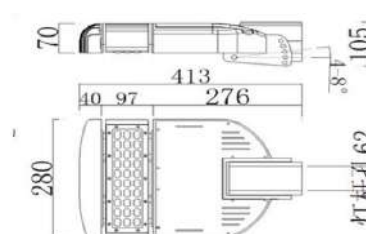

Ublix Manufaktur Indonesia

Jl. Kamal Raya No.88a, RT.7/RW.3, Gudang 88
Menceng, Cengkareng Jakarta Barat, DKI Jakarta
11730
Telp : (021) 5239 5702
Website : <http://www.ublix.co.id>

**LED STREET LIGHT
HALIMUN TYPE**

Model	UBL-LSL-AC-40W
Rated Power	40W
Input Voltage	AC100-277V, 50/60HZ
PF	>0.97
IP Grade	IP66
Safety Regulation	SNI & TKDN
Surge Protection	10/20KV Version is for option
THD	8% at 230V, 50Hz
LED Chip	5050 SMD LED
Light Efficiency	150 LM/WATT
Luminous Flux	6000 LM
Color Temperature	5000K-6500K
CRI	>70
Beam Angle	90°
Body Material	Aluminium
Body Color	Grey
Operating Humidity	10% - 90% RH
Operating Temperature	-35°C - 60°C
Net Weight	6.25 KG (One Piece)
Dimension	455 x 280 x 70MM
Certificates	ISO 9001, SNI, TKDN

Ublix Manufaktur Indonesia

Jl. Kamal Raya No.88a, RT.7/RW.3, Gudang 88
Menceng, Cengkareng Jakarta Barat, DKI Jakarta
11730
Telp : (021) 5239 5702
Website : <http://www.ublix.co.id>