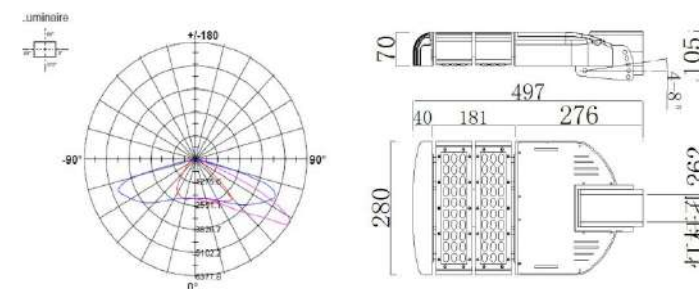

Ublix Manufaktur Indonesia

Jl. Kamal Raya No.88a, RT.7/RW.3, Gudang 88
Menceng, Cengkareng Jakarta Barat, DKI Jakarta
11730
Telp : (021) 5239 5702
Website : <http://www.ublix.co.id>

Ublix Manufaktur Indonesia

Jl. Kamal Raya No.88a, RT.7/RW.3, Gudang 88
Menceng, Cengkareng Jakarta Barat, DKI Jakarta
11730
Telp : (021) 5239 5702
Website : <http://www.ublix.co.id>