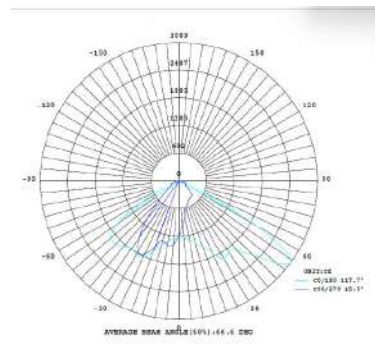

LED SOLAR STREET LIGHT GALUNGGUNG TYPE

Model	UBL-AIO-40W (2IN1)
Rated Power	40W
Mono Solar Panel	18 V 100W
Battery Capacity	12V 30Ah
IP Grade	IP65
Safety Regulation	SNI & TKDN
Controller	MPPT
Working Time	3-5 Rainy Day
Working Mode	Sensor or Dimming
Life Time	50000 Hours
Beam Angle	90°
CCT	5000K-6500K
CRI	>70
Lumens (lm)	>130 lm
Install Hight	6-7 M
Weight (kg)	20
Dimension (mm)	955x370
Certificates	ISO 9001, SNI, TKDN

Height	Beam #	Center #	Diameter
1.00m	1000	1000	100.00mm
2.00m	200	200	200.00mm
3.00m	333	333	300.00mm
4.00m	400	400	400.00mm
5.00m	444	444	444.00mm

Ublix Manufaktur Indonesia

Jl. Kamal Raya No.88a, RT.7/RW.3, Gudang 88
Menceng, Cengkareng Jakarta Barat, DKI Jakarta
11730
Telp : (021) 5239 5702
Website : <http://www.ublix.co.id>

LED STREET LIGHT HALIMUN TYPE

Model	UBL-LSL-AC-80W
Rated Power	80W
Input Voltage	AC100-277V, 50/60HZ
PF	>0.97
IP Grade	IP66
Safety Regulation	SNI & TKDN
Surge Protection	10/20KV Version is for option
THD	8% at 230V, 50Hz
LED Chip	5050 SMD LED
Light Efficiency	150 LM/WATT
Luminous Flux	12000 LM
Color Temperature	5000K-6500K
CRI	>70
Beam Angle	90°
Body Material	Alumunium
Body Color	Grey
Operating Humidity	10% - 90% RH
Operating Temperature	-35°C - 60°C
Net Weight	6.25 KG (One Piece)
Dimension	455 x 280 x 70MM
Certificates	ISO 9001, SNI, TKDN