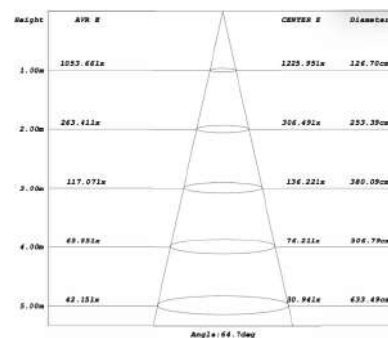

LED SOLAR STREET LIGHT GALUNGGUNG TYPE

Model	UBL-AIO-80W (2IN1)
Rated Power	80W
Mono Solar Panel	18 V 150W
Battery Capacity	12V 50Ah
IP Grade	IP65
Safety Regulation	SNI & TKDN
Controller	MPPT
Working Time	3-5 Rainy Day
Working Mode	Sensor or Dimming
Life Time	50000 Hours
Beam Angle	90°
CCT	5000K-6500K
CRI	>70
Lumens (lm)	>130 lm
Install Hight	6-7 M
Weight (kg)	20
Dimension (mm)	955x370
Certificates	ISO 9001, SNI, TKDN