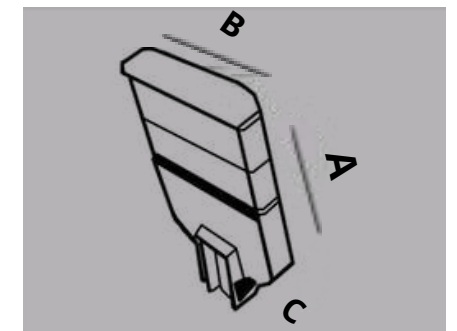

LED STREET LIGHT HALIMUN TYPE

Model	UBL-LSL-AC-140W
Rated Power	140W
Input Voltage	AC100-277V, 50/60HZ
PF	>0.97
IP Grade	IP66
Safety Regulation	SNI & TKDN
Surge Protection	10/20KV Version is for option
THD	8% at 230V, 50Hz
LED Chip	5050 SMD LED
Light Efficiency	150 LM/WATT
Luminous Flux	21000 LM
Color Temperature	5000K-6500K
CRI	>70
Beam Angle	90°
Body Material	Alumunium
Body Color	Grey
Operating Humidity	10% - 90% RH
Operating Temperature	-35°C - 60°C
Net Weight	6.25 KG (One Piece)
Dimension	497 x 280 x 70MM
Certificates	ISO 9001, SNI, TKDN

A : 497MM / B: 280MM / C: 70MM