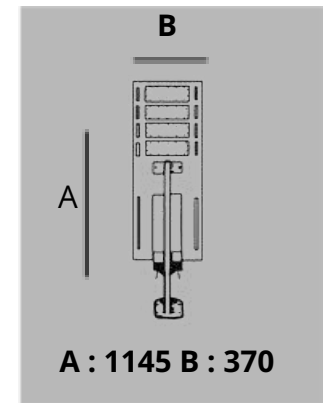

LED SOLAR STREET LIGHT CIREMAI TYPE

Model	UBL-AIO-XXW-80W
Rated Power	80W
Mono Solar Panel	18V 100Wp
Battery Capacity	12.6V 50Ah
IP Grade	IP66
Safety Regulation	SNI & TKDN
Controller	MPPT
Working Time	3-5 Rainy Day
Working Mode	Sensor or Dimming
Life Time	50000 Hours
Beam Angle	90°
CCT	5000K-6500K
CRI	>70
Lumens (lm)	>130 lm
Install Hight	6-7 M
Weight (kg)	28
Dimension (mm)	1145x370
Certificates	ISO 9001, SNI, TKDN

A : 1145 B : 370