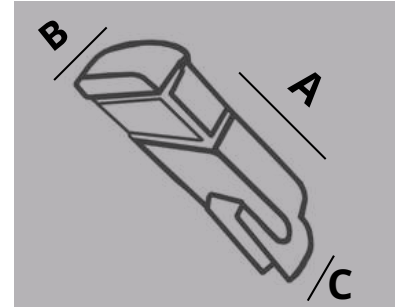

LED STREET LIGHT HALIMUN TYPE

Model	UBL-LSL-AC-70W
Rated Power	70W
Input Voltage	AC100-277V, 50/60HZ
PF	>0.97
IP Grade	IP66
Safety Regulation	SNI & TKDN
Surge Protection	10/20KV Version is for option
THD	8% at 230V, 50Hz
LED Chip	5050 SMD LED
Light Efficiency	150 LM/WATT
Luminous Flux	10500 LM
Color Temperature	5000K-6500K
CRI	>70
Beam Angle	90°
Body Material	Alumunium
Body Color	Grey
Operating Humidity	10% - 90% RH
Operating Temperature	-35°C - 60°C
Net Weight	6.25 KG (One Piece)
Dimension	455 x 280 x 70MM
Certificates	ISO 9001, SNI, TKDN

A : 455MM / B: 280MM / C: 70MM