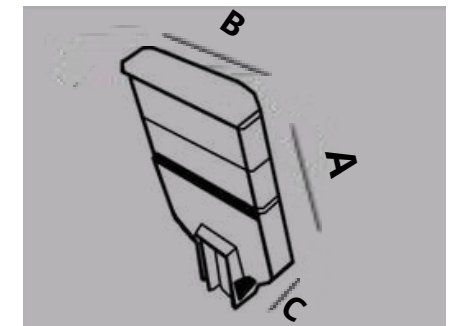

LED STREET LIGHT HALIMUN TYPE

Model	UBL-LSL-AC-120W
Rated Power	120W
Input Voltage	AC100-277V, 50/60HZ
PF	>0.97
IP Grade	IP66
Safety Regulation	SNI & TKDN
Surge Protection	10/20KV Version is for option
THD	8% at 230V, 50Hz
LED Chip	5050 SMD LED
Light Efficiency	150 LM/WATT
Luminous Flux	18000 LM
Color Temperature	5000K-6500K
CRI	>70
Beam Angle	90°
Body Material	Alumunium
Body Color	Grey
Operating Humidity	10% - 90% RH
Operating Temperature	-35°C - 60°C
Net Weight	6.25 KG (One Piece)
Dimension	497 x 280 x 70MM
Certificates	ISO 9001, SNI, TKDN

A : 497MM / B: 280MM / C: 70MM