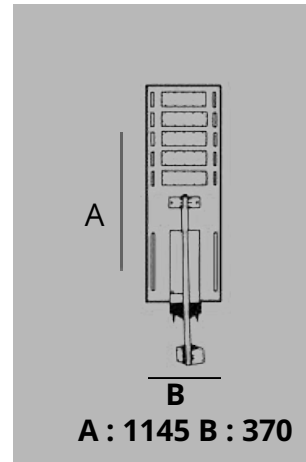

LED SOLAR STREET LIGHT CIREMAI TYPE

Model	UBL-AIO-XXW-90W
Rated Power	90W
Mono Solar Panel	18V 120Wp
Battery Capacity	12.6 55Ah
IP Grade	IP66
Safety Regulation	SNI & TKDN
Controller	MPPT
Working Time	3-5 Rainy Day
Working Mode	Sensor or Dimming
Life Time	50000 Hours
Beam Angle	90°
CCT	5000K-6500K
CRI	>70
Lumens (lm)	>130 lm
Install Hight	6-7 M
Weight (kg)	35
Dimension (mm)	1145x370
Certificates	ISO 9001, SNI, TKDN