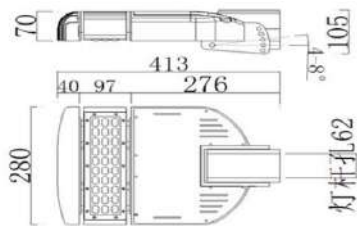

LED STREET LIGHT HALIMUN TYPE

Model	UBL-LSL-AC-70W
Rated Power	70W
Input Voltage	AC100-277V, 50/60HZ
PF	>0.97
IP Grade	IP66
Safety Regulation	SNI & TKDN
Surge Protection	10/20KV Version is for option
THD	8% at 230V, 50Hz
LED Chip	5050 SMD LED
Light Efficiency	150 LM/WATT
Luminous Flux	10500 LM
Color Temperature	5000K-6500K
CRI	>70
Beam Angle	90°
Body Material	Alumunium
Body Color	Grey
Operating Humidity	10% - 90% RH
Operating Temperature	-35°C - 60°C
Net Weight	6.25 KG (One Piece)
Dimension	455 x 280 x 70MM
Certificates	ISO 9001, SNI, TKDN

Ublix Manufaktur Indonesia

Jl. Kamal Raya No.88a, RT.7/RW.3, Gudang 88
Menceng, Cengkareng Jakarta Barat, DKI Jakarta
11730
Telp : (021) 5239 5702
Website : <http://www.ublix.co.id>

LED SOLAR STREET LIGHT GALUNGGUNG TYPE

Model	UBL-AIO-60W (2IN1)
Rated Power	60W
Mono Solar Panel	18 V 120W
Battery Capacity	12V 40Ah
IP Grade	IP65
Safety Regulation	SNI & TKDN
Controller	MPPT
Working Time	3-5 Rainy Day
Working Mode	Sensor or Dimming
Life Time	50000 Hours
Beam Angle	90°
CCT	5000K-6500K
CRI	>70
Lumens (lm)	>130 lm
Install Hight	6-7 M
Weight (kg)	20
Dimension (mm)	955x370
Certificates	ISO 9001, SNI, TKDN

Ublix Manufaktur Indonesia

Jl. Kamal Raya No.88a, RT.7/RW.3, Gudang 88
Menceng, Cengkareng Jakarta Barat, DKI Jakarta
11730
Telp : (021) 5239 5702
Website : <http://www.ublix.co.id>