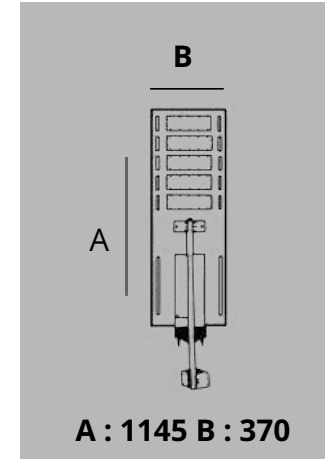

LED SOLAR STREET LIGHT CIREMAI TYPE

Model	UBL-AIO-XXW-100W
Rated Power	100W
Mono Solar Panel	18V 120Wp
Battery Capacity	12.6 55Ah
IP Grade	IP66
Safety Regulation	SNI & TKDN
Controller	MPPT
Working Time	3-5 Rainy Day
Working Mode	Sensor or Dimming
Life Time	50000 Hours
Beam Angle	90°
CCT	5000K-6500K
CRI	>70
Lumens (lm)	>130 lm
Install Hight	6-7 M
Weight (kg)	35
Dimension (mm)	1145x370
Certificates	ISO 9001, SNI, TKDN

A : 1145 B : 370