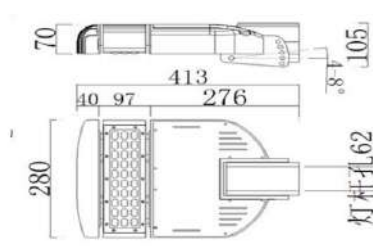

Ublix Manufaktur Indonesia

Jl. Kamal Raya No.88a, RT.7/RW.3, Gudang 88
Menceng, Cengkareng Jakarta Barat, DKI Jakarta
11730
Telp : (021) 5239 5702
Website : <http://www.ublix.co.id>

LED SOLAR STREET LIGHT CIREMAI TYPE

Model	UBL-AIO-XXW-120W
Rated Power	120W
Mono Solar Panel	18V 120Wp
Battery Capacity	12.6 55Ah
IP Grade	IP66
Safety Regulation	SNI & TKDN
Controller	MPPT
Working Time	3-5 Rainy Day
Working Mode	Sensor or Dimming
Life Time	50000 Hours
Beam Angle	90°
CCT	5000K-6500K
CRI	>70
Lumens (lm)	>130 lm
Install Hight	6-7 M
Weight (kg)	35
Dimension (mm)	1145x370
Certificates	ISO 9001, SNI, TKDN