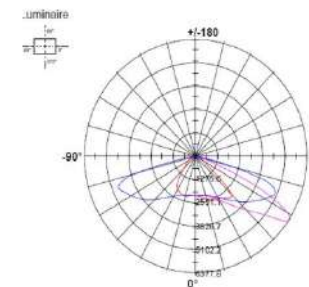

LED SOLAR STREET LIGHT CIREMAI TYPE

Model	UBL-AIO-XXW-110W
Rated Power	110W
Mono Solar Panel	18V 120Wp
Battery Capacity	12.6 55Ah
IP Grade	IP66
Safety Regulation	SNI & TKDN
Controller	MPPT
Working Time	3-5 Rainy Day
Working Mode	Sensor or Dimming
Life Time	50000 Hours
Beam Angle	90°
CCT	5000K-6500K
CRI	>70
Lumens (lm)	>130 lm
Install Hight	6-7 M
Weight (kg)	35
Dimension (mm)	1145x370
Certificates	ISO 9001, SNI, TKDN

LED STREET LIGHT HALIMUN TYPE

Model	UBL-LSL-AC-100W
Rated Power	100W
Input Voltage	AC100-277V, 50/60HZ
PF	>0.97
IP Grade	IP66
Safety Regulation	SNI & TKDN
Surge Protection	10/20KV Version is for option
THD	8% at 230V, 50Hz
LED Chip	5050 SMD LED
Light Efficiency	150 LM/WATT
Luminous Flux	15000 LM
Color Temperature	5000K-6500K
CRI	>70
Beam Angle	90°
Body Material	Alumunium
Body Color	Grey
Operating Humidity	10% - 90% RH
Operating Temperature	-35°C - 60°C
Net Weight	6.25 KG (One Piece)
Dimension	497 x 280 x 70MM
Certificates	ISO 9001, SNI, TKDN

Ublix Manufaktur Indonesia

Jl. Kamal Raya No.88a, RT.7/RW.3, Gudang 88
Menceng, Cengkareng Jakarta Barat, DKI Jakarta
11730
Telp : (021) 5239 5702
Website : <http://www.ublix.co.id>

Ublix Manufaktur Indonesia

Jl. Kamal Raya No.88a, RT.7/RW.3, Gudang 88
Menceng, Cengkareng Jakarta Barat, DKI Jakarta
11730
Telp : (021) 5239 5702
Website : <http://www.ublix.co.id>