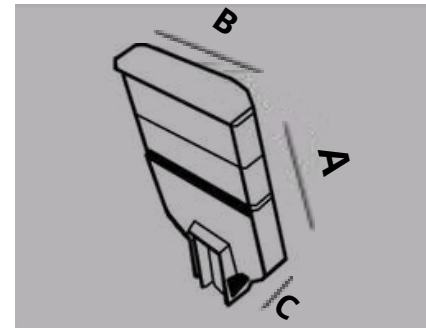

LED STREET LIGHT HALIMUN TYPE

Model	UBL-LSL-AC-110W
Rated Power	110W
Input Voltage	AC100-277V, 50/60HZ
PF	>0.97
IP Grade	IP66
Safety Regulation	SNI & TKDN
Surge Protection	10/20KV Version is for option
THD	8% at 230V, 50Hz
LED Chip	5050 SMD LED
Light Efficiency	150 LM/WATT
Luminous Flux	16500 LM
Color Temperature	5000K-6500K
CRI	>70
Beam Angle	90°
Body Material	Alumunium
Body Color	Grey
Operating Humidity	10% - 90% RH
Operating Temperature	-35°C - 60°C
Net Weight	6.25 KG (One Piece)
Dimension	497 x 280 x 70MM
Certificates	ISO 9001, SNI, TKDN

A : 497MM / B : 280MM / C : 70MM