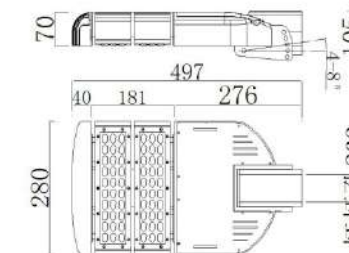

LED SOLAR STREET LIGHT CIREMAI TYPE

Model	UBL-AIO-XXW-110W
Rated Power	110W
Mono Solar Panel	18V 120Wp
Battery Capacity	12.6 55Ah
IP Grade	IP66
Safety Regulation	SNI & TKDN
Controller	MPPT
Working Time	3-5 Rainy Day
Working Mode	Sensor or Dimming
Life Time	50000 Hours
Beam Angle	90°
CCT	5000K-6500K
CRI	>70
Lumens (lm)	>130 lm
Install Hight	6-7 M
Weight (kg)	35
Dimension (mm)	1145x370
Certificates	ISO 9001, SNI, TKDN

LED STREET LIGHT HALIMUN TYPE

Model	UBL-LSL-AC-100W
Rated Power	100W
Input Voltage	AC100-277V, 50/60HZ
PF	>0.97
IP Grade	IP66
Safety Regulation	SNI & TKDN
Surge Protection	10/20KV Version is for option
THD	8% at 230V, 50Hz
LED Chip	5050 SMD LED
Light Efficiency	150 LM/WATT
Luminous Flux	15000 LM
Color Temperature	5000K-6500K
CRI	>70
Beam Angle	90°
Body Material	Alumunium
Body Color	Grey
Operating Humidity	10% - 90% RH
Operating Temperature	-35°C - 60°C
Net Weight	6.25 KG (One Piece)
Dimension	497 x 280 x 70MM
Certificates	ISO 9001, SNI, TKDN

Ublix Manufaktur Indonesia

Jl. Kamal Raya No.88a, RT.7/RW.3, Gudang 88
Menceng, Cengkareng Jakarta Barat, DKI Jakarta
11730
Telp : (021) 5239 5702
Website : <http://www.ublix.co.id>

Ublix Manufaktur Indonesia

Jl. Kamal Raya No.88a, RT.7/RW.3, Gudang 88
Menceng, Cengkareng Jakarta Barat, DKI Jakarta
11730
Telp : (021) 5239 5702
Website : <http://www.ublix.co.id>