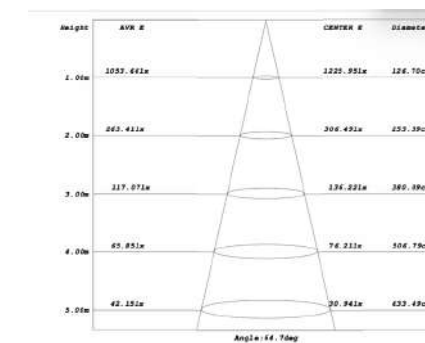

LED SOLAR STREET LIGHT GALUNGGUNG TYPE

Model	UBL-AIO-60W (2IN1)
Rated Power	60W
Mono Solar Panel	18 V 120W
Battery Capacity	12V 40Ah
IP Grade	IP65
Safety Regulation	SNI & TKDN
Controller	MPPT
Working Time	3-5 Rainy Day
Working Mode	Sensor or Dimming
Life Time	50000 Hours
Beam Angle	90°
CCT	5000K-6500K
CRI	>70
Lumens (lm)	>130 lm
Install Hight	6-7 M
Weight (kg)	20
Dimension (mm)	955x370
Certificates	ISO 9001, SNI, TKDN