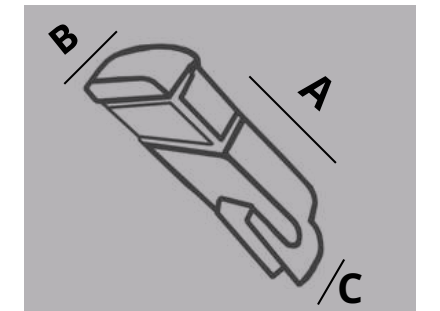

LED STREET LIGHT HALIMUN TYPE

Model	UBL-LSL-AC-60W
Rated Power	60W
Input Voltage	AC100-277V, 50/60HZ
PF	>0.97
IP Grade	IP66
Safety Regulation	SNI & TKDN
Surge Protection	10/20KV Version is for option
THD	8% at 230V, 50Hz
LED Chip	5050 SMD LED
Light Efficiency	150 LM/WATT
Luminous Flux	9000 LM
Color Temperature	5000K-6500K
CRI	>70
Beam Angle	90°
Body Material	Aluminium
Body Color	Grey
Operating Humidity	10% - 90% RH
Operating Temperature	-35°C - 60°C
Net Weight	6.25 KG (One Piece)
Dimension	455 x 280 x 70MM
Certificates	ISO 9001, SNI, TKDN

A : 455MM / B : 280MM / C : 70MM