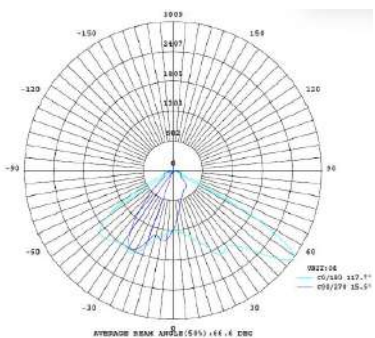

LED SOLAR STREET LIGHT GALUNGGUNG TYPE

Model	UBL-AIO-80W (2IN1)
Rated Power	80W
Mono Solar Panel	18 V 150W
Battery Capacity	12V 50Ah
IP Grade	IP65
Safety Regulation	SNI & TKDN
Controller	MPPT
Working Time	3-5 Rainy Day
Working Mode	Sensor or Dimming
Life Time	50000 Hours
Beam Angle	90°
CCT	5000K-6500K
CRI	>70
Lumens (lm)	>130 lm
Install Hight	6-7 M
Weight (kg)	20
Dimension (mm)	955x370
Certificates	ISO 9001, SNI, TKDN