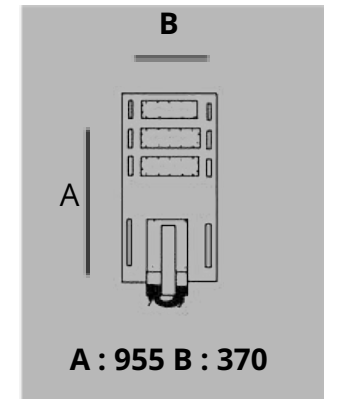

LED SOLAR STREET LI CIREMAI TYPE

Model	UBL-AIO-XXW-60W
Rated Power	60W
Mono Solar Panel	18V 45Wp
Battery Capacity	12.6V 42Ah
IP Grade	IP66
Safety Regulation	SNI & TKDN
Controller	MPPT
Working Time	3-5 Rainy Day
Working Mode	Sensor or Dimming
Life Time	50000 Hours
Beam Angle	90°
CCT	5000K-6500K
CRI	>70
Lumens (lm)	>130 lm
Install Hight	6-7 M
Weight (kg)	20
Dimension (mm)	955x370
Certificates	ISO 9001, SNI, TKDN

A : 955 B : 370

Ublix Manufaktur Indonesia

Jl. Kamal Raya No.88a, RT.7/RW.3, Gudang 88
Menceng, Cengkareng Jakarta Barat, DKI Jakarta
11730
Telp : (021) 5239 5702
Website : <http://www.ublix.co.id>