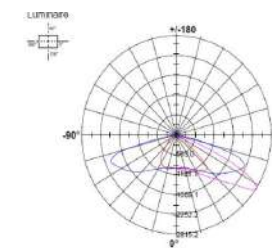

LED SOLAR STREET LIGHT GALUNGGUNG TYPE

Model	UBL-AIO-80W (2IN1)
Rated Power	80W
Mono Solar Panel	18 V 150W
Battery Capacity	12V 50Ah
IP Grade	IP65
Safety Regulation	SNI & TKDN
Controller	MPPT
Working Time	3-5 Rainy Day
Working Mode	Sensor or Dimming
Life Time	50000 Hours
Beam Angle	90°
CCT	5000K-6500K
CRI	>70
Lumens (lm)	>130 lm
Install Hight	6-7 M
Weight (kg)	20
Dimension (mm)	955x370
Certificates	ISO 9001, SNI, TKDN

Ublix Manufaktur Indonesia
Jl. Kamal Raya No.88a, RT.7/RW.3, Gudang 88
Menceng, Cengkareng Jakarta Barat, DKI Jakarta
11730
Telp : (021) 5239 5702
Website : <http://www.ublix.co.id>

LED STREET LIGHT HALIMUN TYPE

Model	UBL-LSL-AC-60W
Rated Power	60W
Input Voltage	AC100-277V, 50/60HZ
PF	>0.97
IP Grade	IP66
Safety Regulation	SNI & TKDN
Surge Protection	10/20KV Version is for option
THD	8% at 230V, 50Hz
LED Chip	5050 SMD LED
Light Efficiency	150 LM/WATT
Luminous Flux	9000 LM
Color Temperature	5000K-6500K
CRI	>70
Beam Angle	90°
Body Material	Aluminium
Body Color	Grey
Operating Humidity	10% - 90% RH
Operating Temperature	-35°C - 60°C
Net Weight	6.25 KG (One Piece)
Dimension	455 x 280 x 70MM
Certificates	ISO 9001, SNI, TKDN

Ublix Manufaktur Indonesia
Jl. Kamal Raya No.88a, RT.7/RW.3, Gudang 88
Menceng, Cengkareng Jakarta Barat, DKI Jakarta
11730
Telp : (021) 5239 5702
Website : <http://www.ublix.co.id>