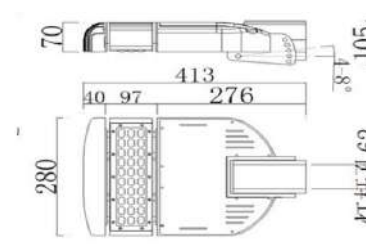

LED SOLAR STREET LIGHT GALUNGGUNG TYPE

Model	UBL-AIO-80W (2IN1)
Rated Power	80W
Mono Solar Panel	18 V 150W
Battery Capacity	12V 50Ah
IP Grade	IP65
Safety Regulation	SNI & TKDN
Controller	MPPT
Working Time	3-5 Rainy Day
Working Mode	Sensor or Dimming
Life Time	50000 Hours
Beam Angle	90°
CCT	5000K-6500K
CRI	>70
Lumens (lm)	>130 lm
Install Hight	6-7 M
Weight (kg)	20
Dimension (mm)	955x370
Certificates	ISO 9001, SNI, TKDN

Ublix Manufaktur Indonesia
Jl. Kamal Raya No.88a, RT.7/RW.3, Gudang 88
Menceng, Cengkareng Jakarta Barat, DKI Jakarta
11730
Telp : (021) 5239 5702
Website : <http://www.ublix.co.id>

LED STREET LIGHT HALIMUN TYPE

Model	UBL-LSL-AC-60W
Rated Power	60W
Input Voltage	AC100-277V, 50/60HZ
PF	>0.97
IP Grade	IP66
Safety Regulation	SNI & TKDN
Surge Protection	10/20KV Version is for option
THD	8% at 230V, 50Hz
LED Chip	5050 SMD LED
Light Efficiency	150 LM/WATT
Luminous Flux	9000 LM
Color Temperature	5000K-6500K
CRI	>70
Beam Angle	90°
Body Material	Aluminium
Body Color	Grey
Operating Humidity	10% - 90% RH
Operating Temperature	-35°C - 60°C
Net Weight	6.25 KG (One Piece)
Dimension	455 x 280 x 70MM
Certificates	ISO 9001, SNI, TKDN

Ublix Manufaktur Indonesia
Jl. Kamal Raya No.88a, RT.7/RW.3, Gudang 88
Menceng, Cengkareng Jakarta Barat, DKI Jakarta
11730
Telp : (021) 5239 5702
Website : <http://www.ublix.co.id>