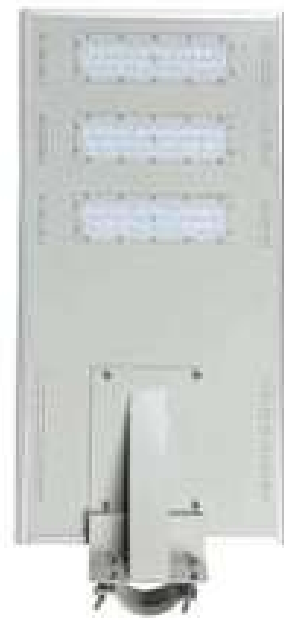

LED SOLAR STREET LIGHT CIREMAI TYPE

Model	UBL-AIO-XXW-50W
Rated Power	50W
Mono Solar Panel	18V 45Wp
Battery Capacity	12.6V 42Ah
IP Grade	IP66
Safety Regulation	SNI & TKDN
Controller	MPPT
Working Time	3-5 Rainy Day
Working Mode	Sensor or Dimming
Life Time	50000 Hours
Beam Angle	90°
CCT	5000K-6500K
CRI	>70
Lumens (lm)	>130 lm
Install Hight	6-7 M
Weight (kg)	20
Dimension (mm)	955x370
Certificates	ISO 9001, SNI, TKDN