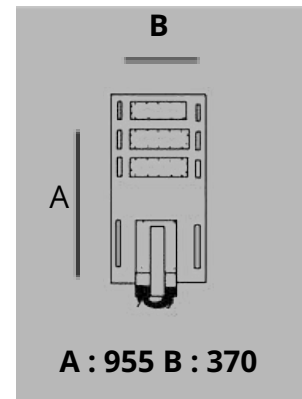

LED SOLAR STREET LIGHT CIREMAI TYPE

Model	UBL-AIO-XXW-50W
Rated Power	50W
Mono Solar Panel	18V 45Wp
Battery Capacity	12.6V 42Ah
IP Grade	IP66
Safety Regulation	SNI & TKDN
Controller	MPPT
Working Time	3-5 Rainy Day
Working Mode	Sensor or Dimming
Life Time	50000 Hours
Beam Angle	90°
CCT	5000K-6500K
CRI	>70
Lumens (lm)	>130 lm
Install Hight	6-7 M
Weight (kg)	20
Dimension (mm)	955x370
Certificates	ISO 9001, SNI, TKDN