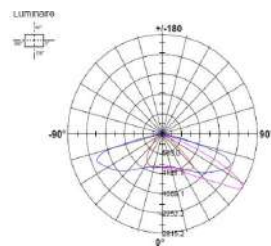

LED STREET LIGHT HALIMUN TYPE

Model	UBL-LSL-AC-70W
Rated Power	70W
Input Voltage	AC100-277V, 50/60HZ
PF	>0.97
IP Grade	IP66
Safety Regulation	SNI & TKDN
Surge Protection	10/20KV Version is for option
THD	8% at 230V, 50Hz
LED Chip	5050 SMD LED
Light Efficiency	150 LM/WATT
Luminous Flux	10500 LM
Color Temperature	5000K-6500K
CRI	>70
Beam Angle	90°
Body Material	Alumunium
Body Color	Grey
Operating Humidity	10% - 90% RH
Operating Temperature	-35°C - 60°C
Net Weight	6.25 KG (One Piece)
Dimension	455 x 280 x 70MM
Certificates	ISO 9001, SNI, TKDN

Ublix Manufaktur Indonesia

Jl. Kamal Raya No.88a, RT.7/RW.3, Gudang 88
Menceng, Cengkareng Jakarta Barat, DKI Jakarta
11730
Telp : (021) 5239 5702
Website : <http://www.ublix.co.id>

LED SOLAR STREET LIGHT GALUNGGUNG TYPE

Model	UBL-AIO-60W (2IN1)
Rated Power	60W
Mono Solar Panel	18 V 120W
Battery Capacity	12V 40Ah
IP Grade	IP65
Safety Regulation	SNI & TKDN
Controller	MPPT
Working Time	3-5 Rainy Day
Working Mode	Sensor or Dimming
Life Time	50000 Hours
Beam Angle	90°
CCT	5000K-6500K
CRI	>70
Lumens (lm)	>130 lm
Install Hight	6-7 M
Weight (kg)	20
Dimension (mm)	955x370
Certificates	ISO 9001, SNI, TKDN

Ublix Manufaktur Indonesia

Jl. Kamal Raya No.88a, RT.7/RW.3, Gudang 88
Menceng, Cengkareng Jakarta Barat, DKI Jakarta
11730
Telp : (021) 5239 5702
Website : <http://www.ublix.co.id>