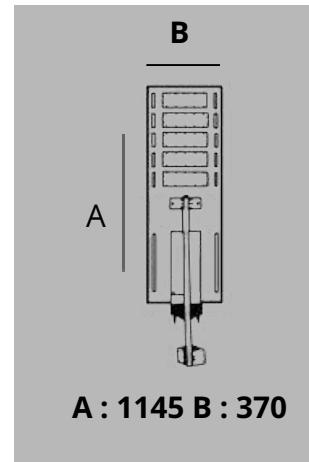

LED SOLAR STREET LIGHT CIREMAI TYPE

Model	UBL-AIO-XXW-110W
Rated Power	110W
Mono Solar Panel	18V 120Wp
Battery Capacity	12.6 55Ah
IP Grade	IP66
Safety Regulation	SNI & TKDN
Controller	MPPT
Working Time	3-5 Rainy Day
Working Mode	Sensor or Dimming
Life Time	50000 Hours
Beam Angle	90°
CCT	5000K-6500K
CRI	>70
Lumens (lm)	>130 lm
Install Hight	6-7 M
Weight (kg)	35
Dimension (mm)	1145x370
Certificates	ISO 9001, SNI, TKDN