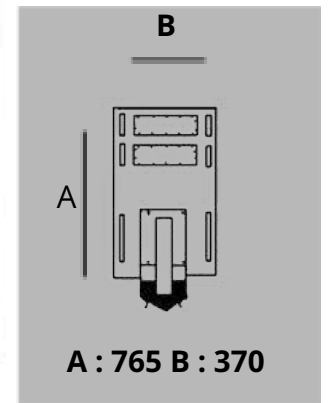

LED SOLAR STREET LIGHT CIREMAI TYPE

Model	UBL-AIO-XXW-40W
Rated Power	40W
Mono Solar Panel	16V 45Wp
Battery Capacity	12.6 22Ah
IP Grade	IP66
Safety Regulation	SNI & TKDN
Controller	MPPT
Working Time	3-5 Rainy Day
Working Mode	Sensor or Dimming
Life Time	50000 Hours
Beam Angle	90°
CCT	5000K-6500K
CRI	>70
Lumens (lm)	>130 lm
Install Hight	6-7 M
Weight (kg)	15
Dimension (mm)	765x370
Certificates	ISO 9001, SNI, TKDN