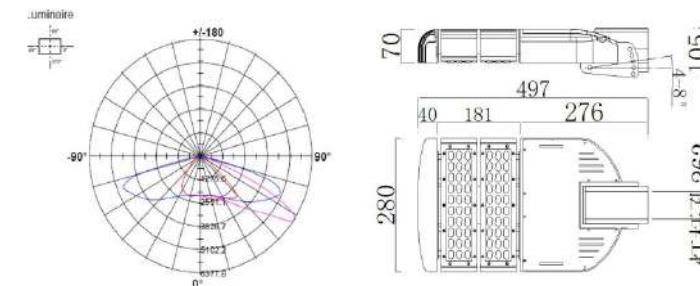

Ublix Manufaktur Indonesia

Jl. Kamal Raya No.88a, RT.7/RW.3, Gudang 88
Menceng, Cengkareng Jakarta Barat, DKI Jakarta
11730
Telp : (021) 5239 5702
Website : <http://www.ublix.co.id>

Ublix Manufaktur Indonesia

Jl. Kamal Raya No.88a, RT.7/RW.3, Gudang 88
Menceng, Cengkareng Jakarta Barat, DKI Jakarta
11730
Telp : (021) 5239 5702
Website : <http://www.ublix.co.id>