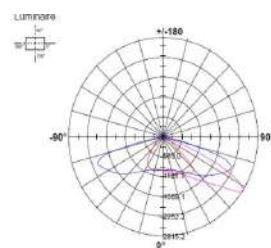

Ublix Manufaktur Indonesia

Jl. Kamal Raya No.88a, RT.7/RW.3, Gudang 88
Menceng, Cengkareng Jakarta Barat, DKI Jakarta
11730
Telp : (021) 5239 5702
Website : <http://www.ublix.co.id>

LED SOLAR STREET LIGHT CIREMAI TYPE

Model	UBL-AIO-XXW-120W
Rated Power	120W
Mono Solar Panel	18V 120Wp
Battery Capacity	12.6 55Ah
IP Grade	IP66
Safety Regulation	SNI & TKDN
Controller	MPPT
Working Time	3-5 Rainy Day
Working Mode	Sensor or Dimming
Life Time	50000 Hours
Beam Angle	90°
CCT	5000K-6500K
CRI	>70
Lumens (lm)	>130 lm
Install Hight	6-7 M
Weight (kg)	35
Dimension (mm)	1145x370
Certificates	ISO 9001, SNI, TKDN