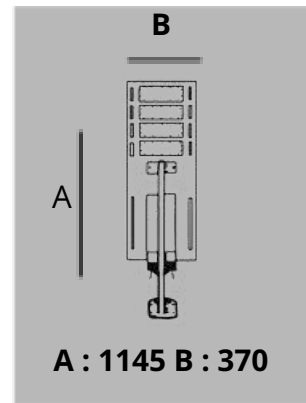

LED SOLAR STREET LIGHT CIREMAI TYPE

Model	UBL-AIO-XXW-70W
Rated Power	70W
Mono Solar Panel	18V 100Wp
Battery Capacity	12.6V 50Ah
IP Grade	IP66
Safety Regulation	SNI & TKDN
Controller	MPPT
Working Time	3-5 Rainy Day
Working Mode	Sensor or Dimming
Life Time	50000 Hours
Beam Angle	90°
CCT	5000K-6500K
CRI	>70
Lumens (lm)	>130 lm
Install Hight	6-7 M
Weight (kg)	28
Dimension (mm)	1145x370
Certificates	ISO 9001, SNI, TKDN