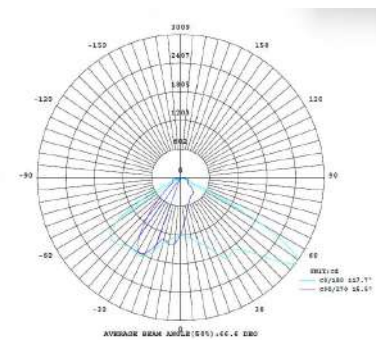

LED SOLAR STREET LIGHT GALUNGGUNG TYPE

Model	UBL-AIO-100W (2IN1)
Rated Power	100W
Mono Solar Panel	18 V 200W
Battery Capacity	12V 80Ah
IP Grade	IP65
Safety Regulation	SNI & TKDN
Controller	MPPT
Working Time	3-5 Rainy Day
Working Mode	Sensor or Dimming
Life Time	50000 Hours
Beam Angle	90°
CCT	5000K-6500K
CRI	>70
Lumens (lm)	>130 lm
Install Hight	6-7 M
Weight (kg)	20
Dimension (mm)	955x370
Certificates	ISO 9001, SNI, TKDI