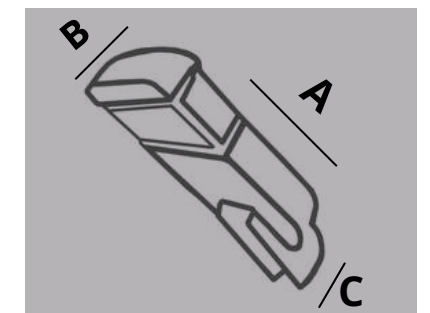

**LED STREET LIGHT
HALIMUN TYPE**

Model	UBL-LSL-AC-40W
Rated Power	40W
Input Voltage	AC100-277V, 50/60HZ
PF	>0.97
IP Grade	IP66
Safety Regulation	SNI & TKDN
Surge Protection	10/20KV Version is for option
THD	8% at 230V, 50Hz
LED Chip	5050 SMD LED
Light Efficiency	150 LM/WATT
Luminous Flux	6000 LM
Color Temperature	5000K-6500K
CRI	>70
Beam Angle	90°
Body Material	Aluminium
Body Color	Grey
Operating Humidity	10% - 90% RH
Operating Temperature	-35°C - 60°C
Net Weight	6.25 KG (One Piece)
Dimension	455 x 280 x 70MM
Certificates	ISO 9001, SNI, TKDN