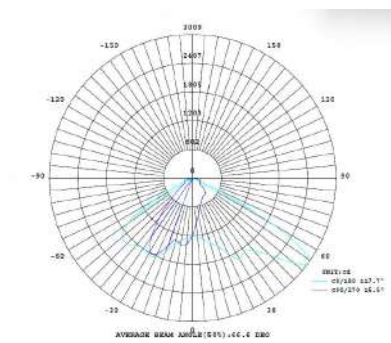

LED SOLAR STREET LIGHT GALUNGGUNG TYPE

Model	UBL-AIO-60W (2IN1)
Rated Power	60W
Mono Solar Panel	18 V 120W
Battery Capacity	12V 40Ah
IP Grade	IP65
Safety Regulation	SNI & TKDN
Controller	MPPT
Working Time	3-5 Rainy Day
Working Mode	Sensor or Dimming
Life Time	50000 Hours
Beam Angle	90°
CCT	5000K-6500K
CRI	>70
Lumens (lm)	>130 lm
Install Hight	6-7 M
Weight (kg)	20
Dimension (mm)	955x370
Certificates	ISO 9001, SNI, TKDN