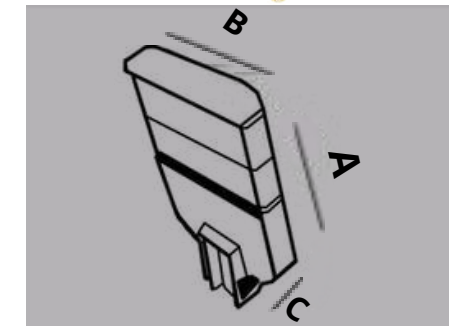

LED STREET LIGHT HALIMUN TYPE

Model	UBL-LSL-AC-100W
Rated Power	100W
Input Voltage	AC100-277V, 50/60HZ
PF	>0.97
IP Grade	IP66
Safety Regulation	SNI & TKDN
Surge Protection	10/20KV Version is for option
THD	8% at 230V, 50Hz
LED Chip	5050 SMD LED
Light Efficiency	150 LM/WATT
Luminous Flux	15000 LM
Color Temperature	5000K-6500K
CRI	>70
Beam Angle	90°
Body Material	Alumunium
Body Color	Grey
Operating Humidity	10% - 90% RH
Operating Temperature	-35°C - 60°C
Net Weight	6.25 KG (One Piece)
Dimension	497 x 280 x 70MM
Certificates	ISO 9001, SNI, TKDN

A : 497MM / B: 280MM / C: 70MM