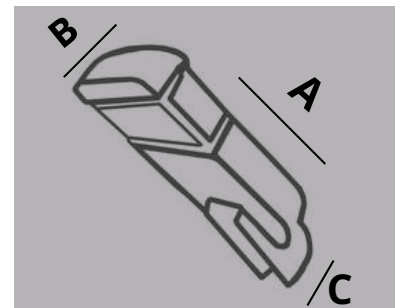

LED STREET LIGHT HALIMUN TYPE

Model	UBL-LSL-AC-50W
Rated Power	50W
Input Voltage	AC100-277V, 50/60HZ
PF	>0.97
IP Grade	IP66
Safety Regulation	SNI & TKDN
Surge Protection	10/20KV Version is for option
THD	8% at 230V, 50Hz
LED Chip	5050 SMD LED
Light Efficiency	150 LM/WATT
Luminous Flux	7500 LM
Color Temperature	5000K-6500K
CRI	>70
Beam Angle	90°
Body Material	Alumunium
Body Color	Grey
Operating Humidity	10% - 90% RH
Operating Temperature	-35°C - 60°C
Net Weight	6.25 KG (One Piece)
Dimension	455 x 280 x 70MM
Certificates	ISO 9001, SNI, TKDN

A : 455MM / B: 280MM / C: 70MM