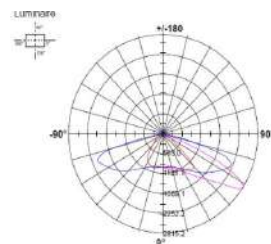

LED STREET LIGHT HALIMUN TYPE

Model	UBL-LSL-AC-50W
Rated Power	50W
Input Voltage	AC100-277V, 50/60HZ
PF	>0.97
IP Grade	IP66
Safety Regulation	SNI & TKDN
Surge Protection	10/20KV Version is for option
THD	8% at 230V, 50Hz
LED Chip	5050 SMD LED
Light Efficiency	150 LM/WATT
Luminous Flux	7500 LM
Color Temperature	5000K-6500K
CRI	>70
Beam Angle	90°
Body Material	Alumunium
Body Color	Grey
Operating Humidity	10% - 90% RH
Operating Temperature	-35°C - 60°C
Net Weight	6.25 KG (One Piece)
Dimension	455 x 280 x 70MM
Certificates	ISO 9001, SNI, TKDN

Ublix Manufaktur Indonesia

Jl. Kamal Raya No.88a, RT.7/RW.3, Gudang 88
Menceng, Cengkareng Jakarta Barat, DKI Jakarta
11730
Telp : (021) 5239 5702
Website : <http://www.ublix.co.id>

LED SOLAR STREET LIGHT GALUNGGUNG TYPE

Model	UBL-AIO-100W (2IN1)
Rated Power	100W
Mono Solar Panel	18 V 200W
Battery Capacity	12V 80Ah
IP Grade	IP65
Safety Regulation	SNI & TKDN
Controller	MPPT
Working Time	3-5 Rainy Day
Working Mode	Sensor or Dimming
Life Time	50000 Hours
Beam Angle	90°
CCT	5000K-6500K
CRI	>70
Lumens (lm)	>130 lm
Install Hight	6-7 M
Weight (kg)	20
Dimension (mm)	955x370
Certificates	ISO 9001, SNI, TKDI

Ublix Manufaktur Indonesia

Jl. Kamal Raya No.88a, RT.7/RW.3, Gudang 88
Menceng, Cengkareng Jakarta Barat, DKI Jakarta
11730
Telp : (021) 5239 5702
Website : <http://www.ublix.co.id>