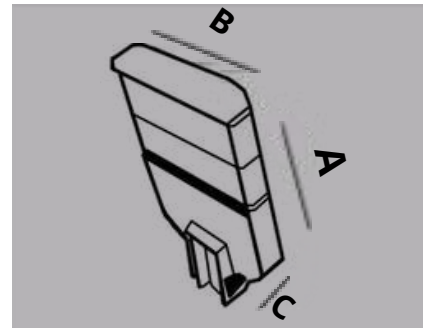

LED STREET LIGHT HALIMUN TYPE

Model	UBL-LSL-AC-150W
Rated Power	150W
Input Voltage	AC100-277V, 50/60HZ
PF	>0.97
IP Grade	IP66
Safety Regulation	SNI & TKDN
Surge Protection	10/20KV Version is for option
THD	8% at 230V, 50Hz
LED Chip	5050 SMD LED
Light Efficiency	150 LM/WATT
Luminous Flux	22500 LM
Color Temperature	5000K-6500K
CRI	>70
Beam Angle	90°
Body Material	Alumunium
Body Color	Grey
Operating Humidity	10% - 90% RH
Operating Temperature	-35°C - 60°C
Net Weight	6.25 KG (One Piece)
Dimension	497 x 280 x 70MM
Certificates	ISO 9001, SNI, TKDN

A : 497MM / B : 280MM / C : 70MM