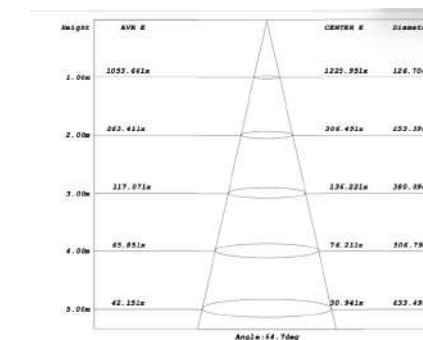

LED SOLAR STREET LIGHT GALUNGGUNG TYPE

Model	UBL-AIO-100W (2IN1)
Rated Power	100W
Mono Solar Panel	18 V 200W
Battery Capacity	12V 80Ah
IP Grade	IP65
Safety Regulation	SNI & TKDN
Controller	MPPT
Working Time	3-5 Rainy Day
Working Mode	Sensor or Dimming
Life Time	50000 Hours
Beam Angle	90°
CCT	5000K-6500K
CRI	>70
Lumens (lm)	>130 lm
Install Hight	6-7 M
Weight (kg)	20
Dimension (mm)	955x370
Certificates	ISO 9001, SNI, TKDI