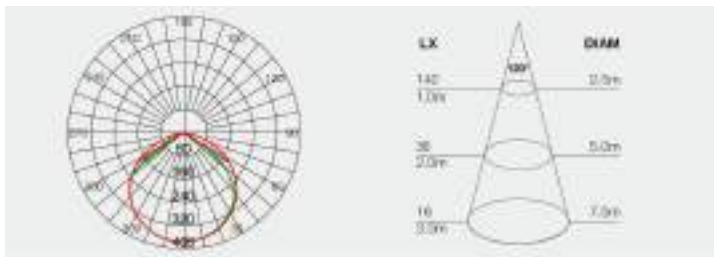

Application

- Highlighting of high-rise structural details.
- Retail window and showroom backgrounds.
- Indoor/outdoor sculptures.