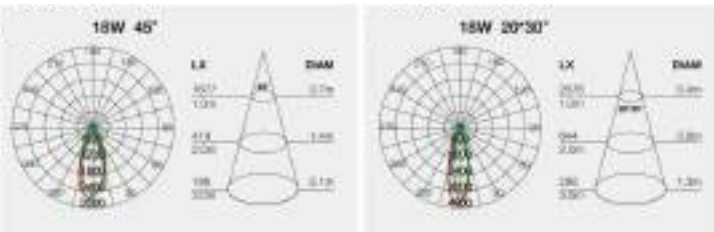

Application

- Highlighting of high-rise structural details.
- Retail window and showroom backgrounds.
- Indoor/outdoor sculptures.