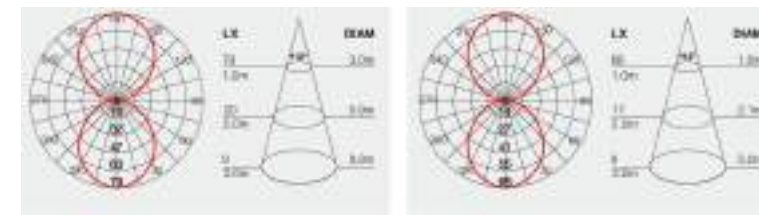

Application

- Hotels, villas, parks, plaza, and building facade.