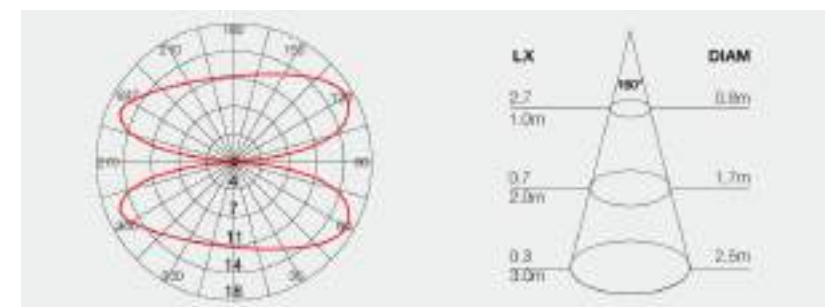

**Specifications**

Model	Wattage	Lumen	A	B	C	Line Art
UBL-BLL-001	7 Watt	290lm	120mm	40mm	350mm	
UBL-BLL-002					650mm	

**Application**

-Hotels, villas, parks, outdoor gardens and plaza.