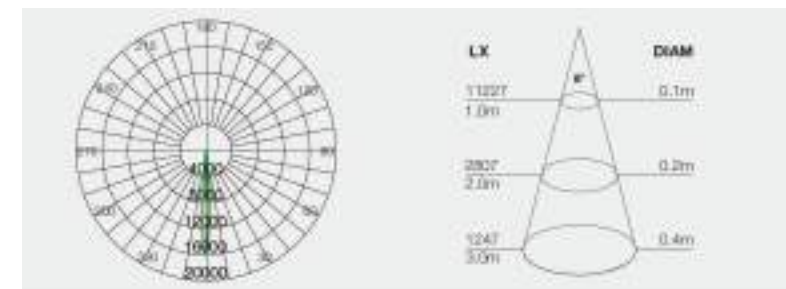

Application

- Lawns and gardens
- Paths