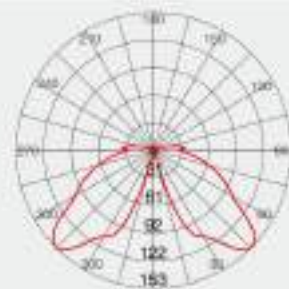

### Specifications

Model	Wattage	Lumen	A	B	Line Art
UBL-BLL-003	15 Watt	568lm	Ø120mm	265mm	
UBL-BLL-004				650mm	