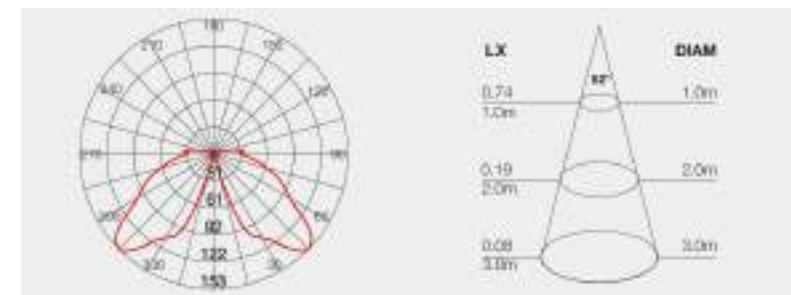

Specifications

Model	Wattage	Lumen	A	B	C	Line Art
UBL-WSL-033	15 Watt	568lm	Ø120mm	181mm	260mm	

Application

- Hotels, villas, parks, plaza, and building facade.