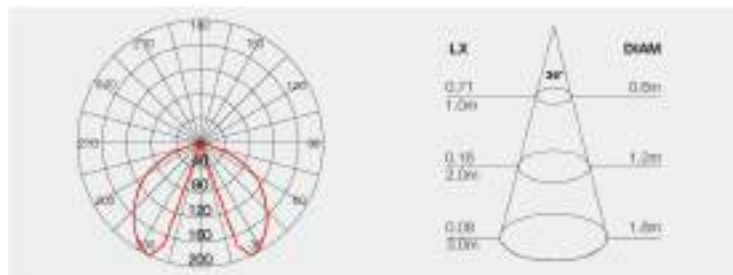

Specifications

Model	Wattage	Lumen	A	B	C	Line Art
UBL-WSL-034	7 Watt	353lm	160mm	108mm	108mm	

Application

- Hotels, villas, parks, plaza, and building facade.