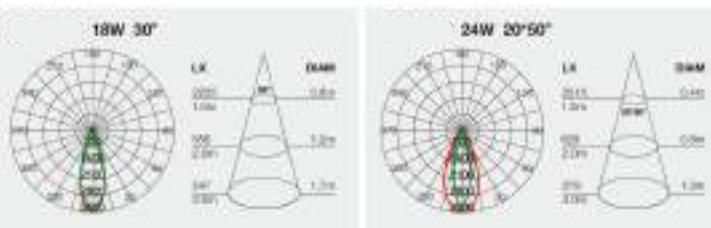

Application

- Highlighting of high-rise structural details.
- Retail window and showroom backgrounds.
- Indoor/outdoor sculptures.