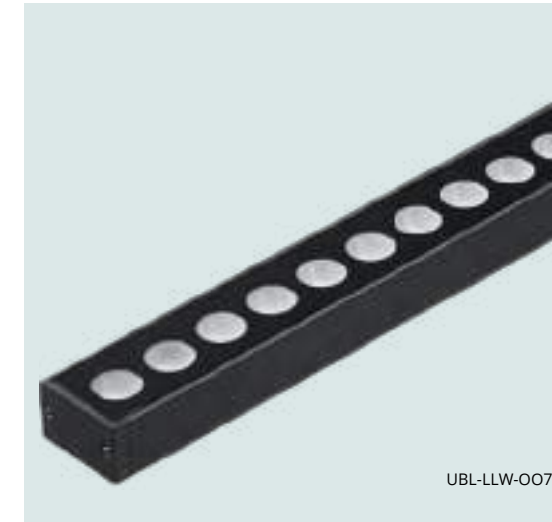

WAYANG

Housing : Extruded aluminum anodized grey
Light Window: Tempered glass
Input : DC24V
LED : OSRAM SMD3030
LED Driver : DC24V constant voltage remote LED driver excluded
Power Cable : 2X0.75mm² L=0.15m rubber cable (Low voltage)
Life Time : ≥80000 hours
CCT : - 3000K - 6500K
- Tunable White
CRI : 70 - 90

Specifications

Model	Wattage	Lumen	Length	A	B	Line Art
UBL-LLW-007	9 Watt	720lm	300mm	35mm	64mm	
	18 Watt	1440lm	500mm			
	36 Watt	2880lm	1000mm			
UBL-LLW-007-RGBW	9 Watt		300mm	35mm	64mm	
	18 Watt		500mm			
	36 Watt		1000mm