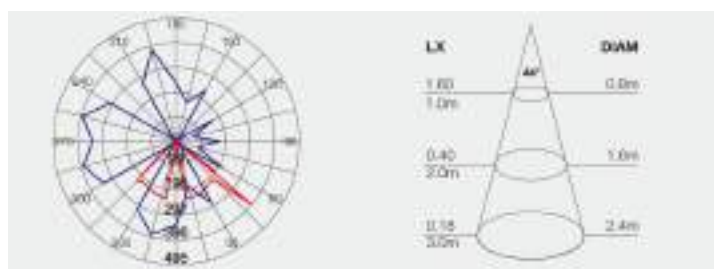

Application

-Hotels, villas, parks, outdoor gardens and plaza.