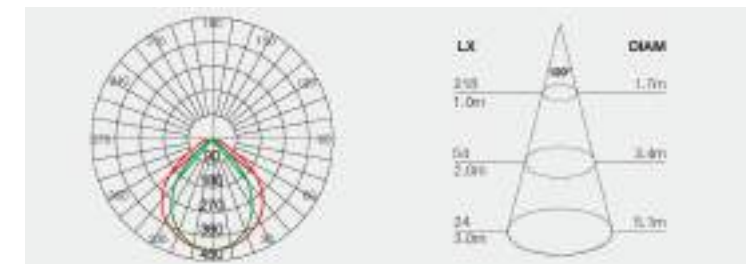

Application

- Highlighting of high-rise structural details.
- Retail window and showroom backgrounds.
- Indoor/outdoor sculptures.