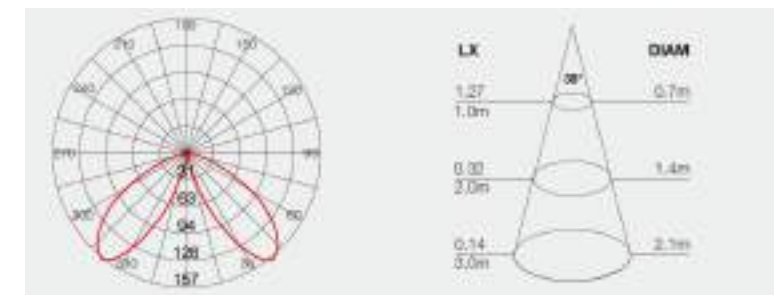

Specifications

Model	Wattage	Lumen	A	B	C	Line Art
UBL-WSL-036	9 Watt	370lm	110mm	148mm	250mm	

Application

- Hotels, villas, parks, plaza, and building facade.