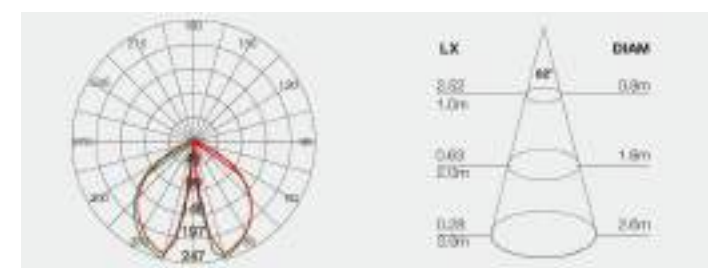

Application

-Hotels, villas, parks, outdoor gardens and plaza.