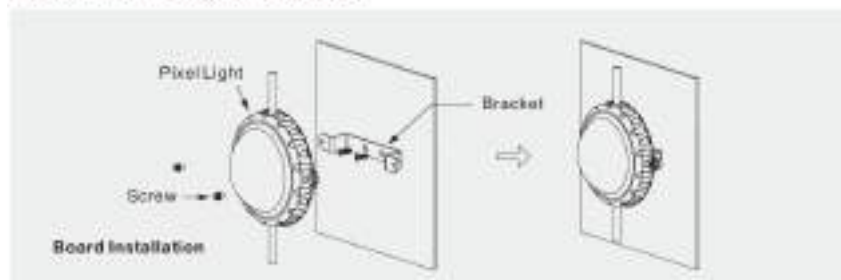

**Installation Diagram Options**

**Application**

- Large urban landscape lighting for hotels, parks.etc.
- Decorative lighting for high-rise building and bridge.

**Installation Diagram Options**

**Application**