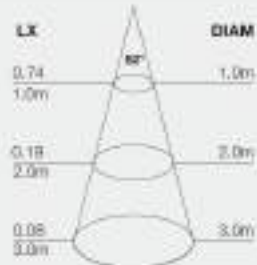

### Specifications

Model	Wattage	Lumen	A	B	Line Art
UBL-BLL-003	15 Watt	568lm	Ø120mm	265mm	
UBL-BLL-004				650mm	