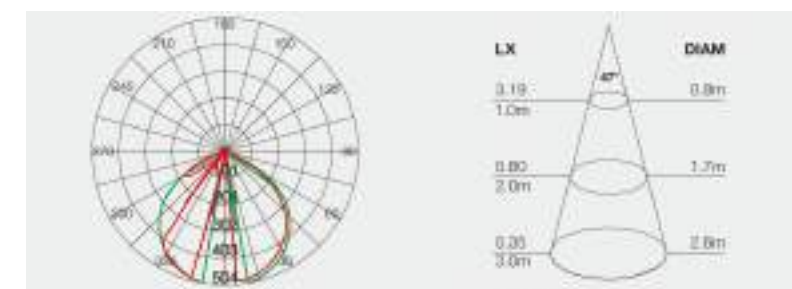

Application

-Hotels, villas, parks, outdoor gardens and plaza.