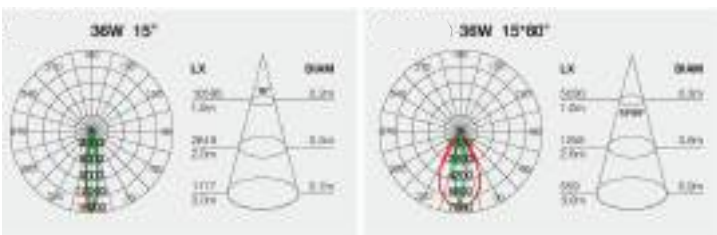

Application

- Highlighting of high-rise structural details.
- Retail window and showroom backgrounds.
- Indoor/outdoor sculptures.