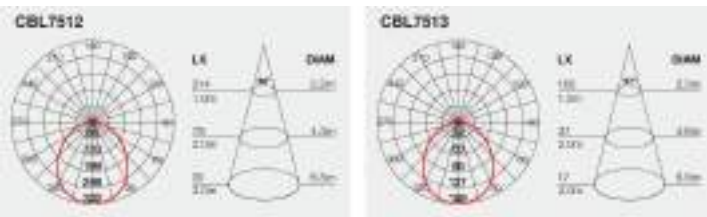

Application

- Hotels, villas, parks, plaza, and building facade.