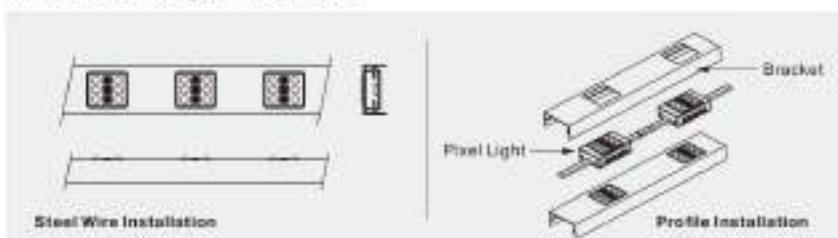

### Application

- Large urban landscape lighting for hotels, parks, etc.
- Decorative lighting for high-rise building and bridge.