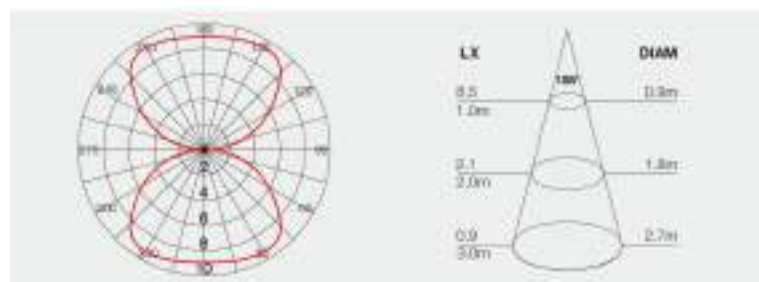

### Specifications

Model	Wattage	Lumen	A	B	C	Line Art
UBL-WSL-032	7 Watt	448lm	220mm	130mm	55mm	