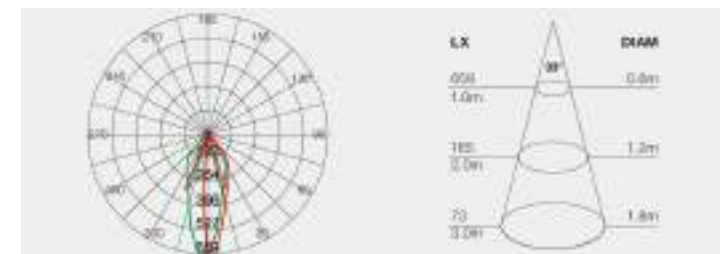

Specifications

Model	Wattage	Lumen	A	B	C	Line Art
UBL-BLL-012	18 Watt	278lm	127mm	100mm	650mm	

Application

-Hotels, villas, parks, outdoor gardens and plaza.