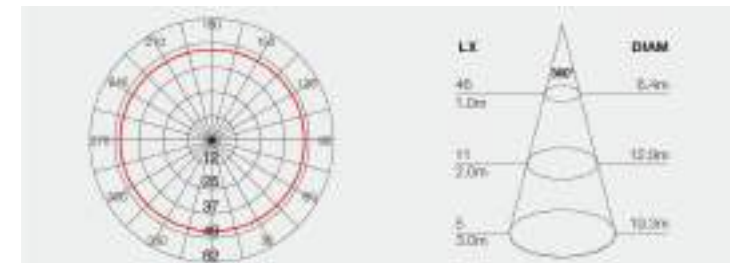

Specifications

Model	Wattage	Lumen	A	B	C	Line Art
UBL-WSL-031	10 Watt	547lm	175mm	65mm	185mm	

Application

- Hotels, villas, parks, plaza, and building facade.