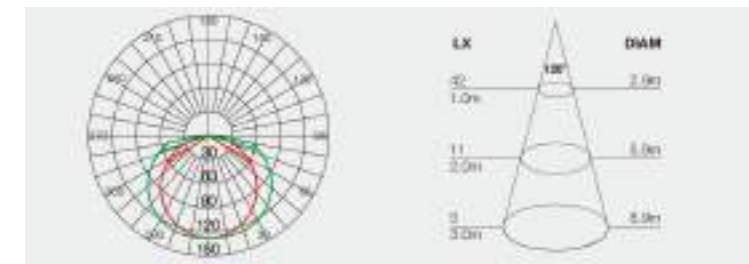

Application

- Highlighting of high-rise structural details.
- Retail window and showroom backgrounds.
- Indoor/outdoor sculptures.