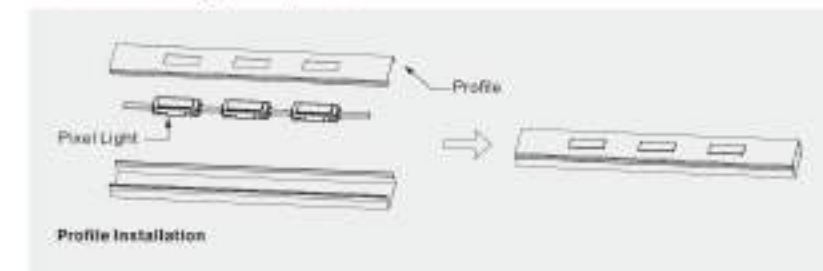

Installation Diagram Options

Application

- Large urban landscape lighting for hotels, parks.etc.
- Decorative lighting for high-rise building and bridge.