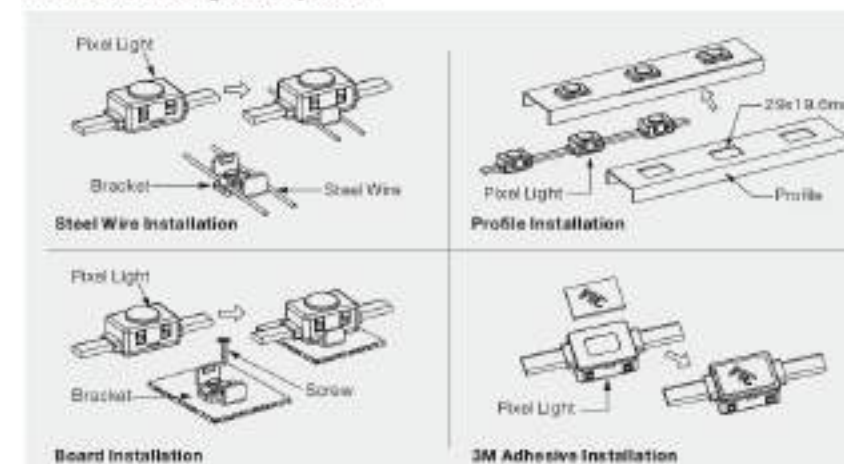

Installation Diagram Options

Application

- Large urban landscape lighting for hotels, parks, etc.
- Decorative lighting for high-rise building and bridge.