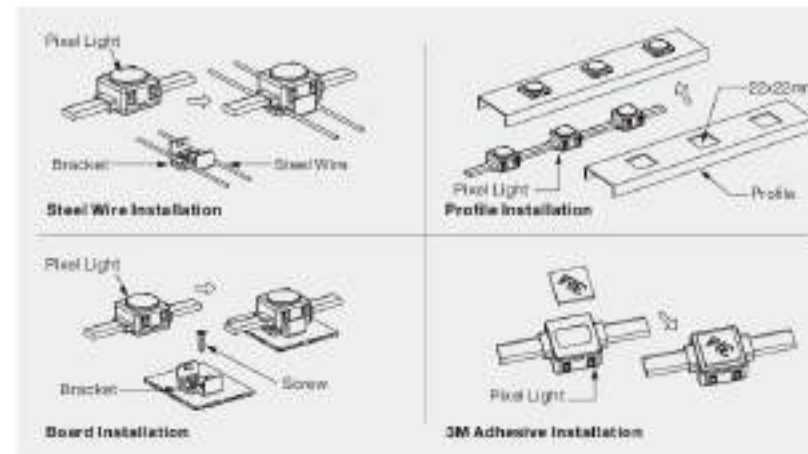

Installation Diagram Options

Application

- Large urban landscape lighting for hotels, parks, etc.
- Decorative lighting for high-rise building and bridge.