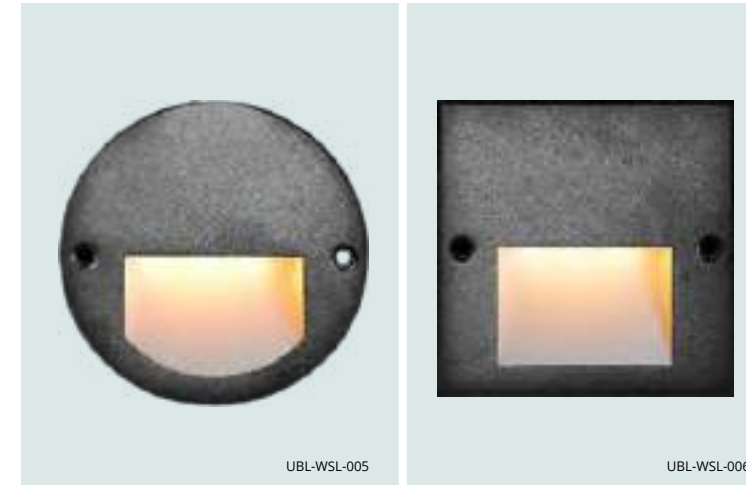

PATUHA

Housing : Die-casting sand silver or sand black powder coated aluminum
Light Window: Tempered glass
Input : 220-240V 50/60Hz
LED : CREE / OSRAM
LED Driver : Built-in
Power Cable : H05RN-F 3X1.0mm² L=0.2m (High voltage)
Sleeve : ABS Plastic
Life Time : ≥80000 hours
CCT : - 3000K - 6500K
- Tunable White
CRI : 70 - 90