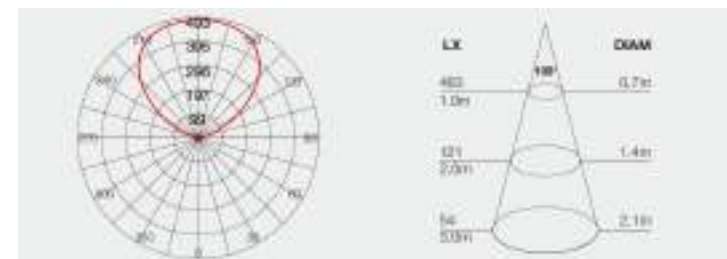

Specifications

Model	Wattage	Lumen	A	B	C	Line Art
UBL-WSL-038	3 Watt	68lm	175mm	65mm	85mm	

Application

- Hotels, villas, parks, plaza, and building facade.