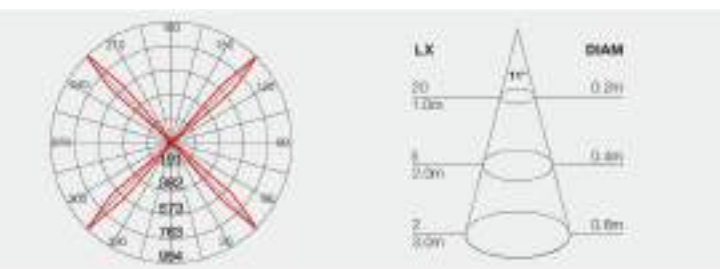

Application

- Hotels, villas, parks, plaza, and building facade.