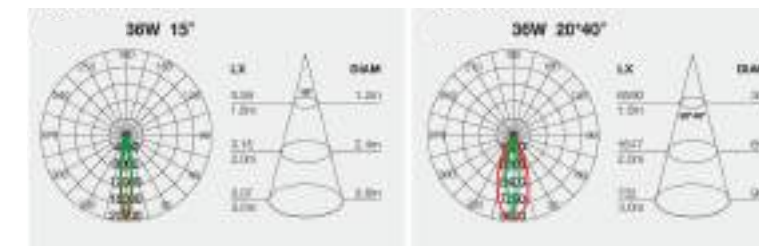

Application

- Highlighting of high-rise structural details.
- Retail window and showroom backgrounds.
- Indoor/outdoor sculptures.