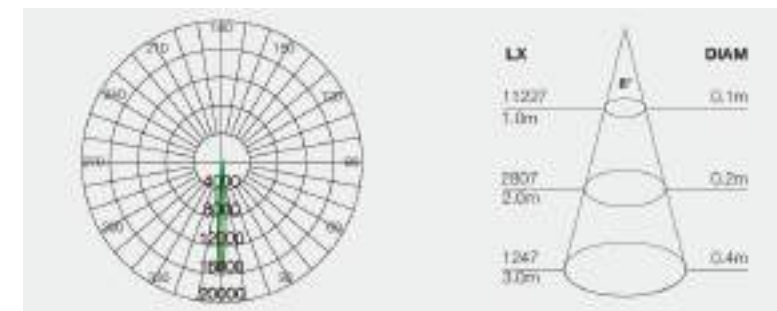

Application

- Lawns and gardens
- Paths