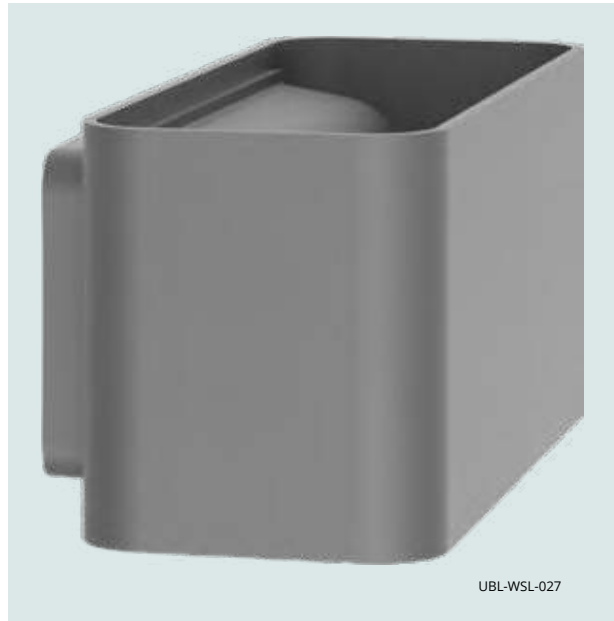

TIKUNG

Housing : Extruded aluminum silver grey powder coated
Light Window: Tempered glass
Input : 220-240V 50/60Hz
LED : CREE
LED Driver : Built-in
Power Cable : 3X1.0mm² L=0.2m rubber cable (High voltage)
Life Time : ≥80000 hours
CCT : - 3000K - 6500K
- Tunable White
CRI : 70 - 90