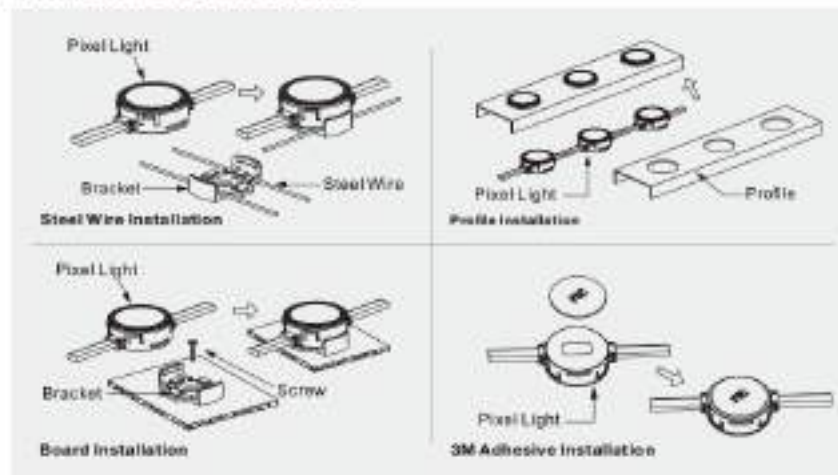

Installation Diagram Options

Application

- Large urban landscape lighting for hotels, parks, etc.
- Decorative lighting for high-rise building and bridge.