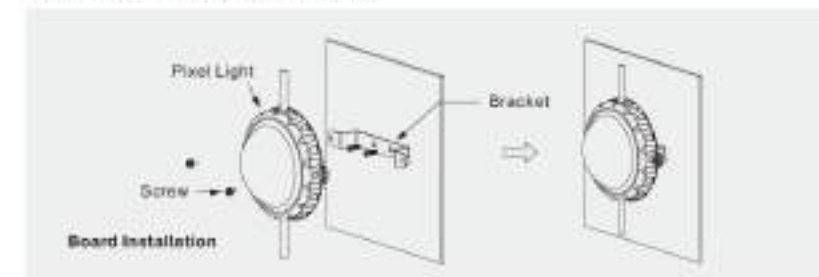

Installation Diagram Options

Application

- Large urban landscape lighting for hotels, parks.etc.
- Decorative lighting for high-rise building and bridge.