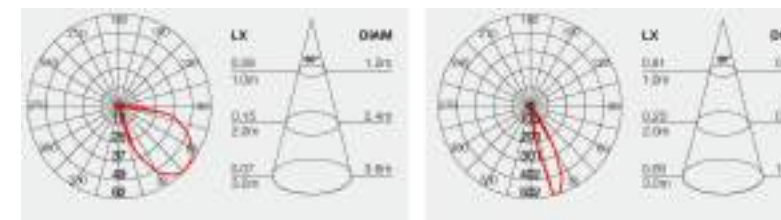

Specifications

Model	Wattage	Lumen	A	B	C	Line Art
UBL-WSL-017	3 Watt	8lm	66mm	73mm	171mm	
UBL-WSL-018		101lm