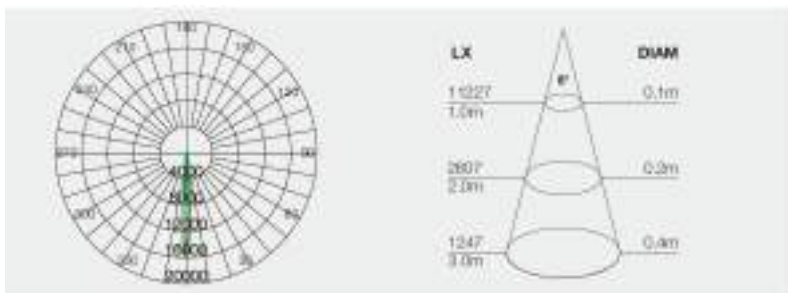

Application

- Lawns and gardens
- Paths