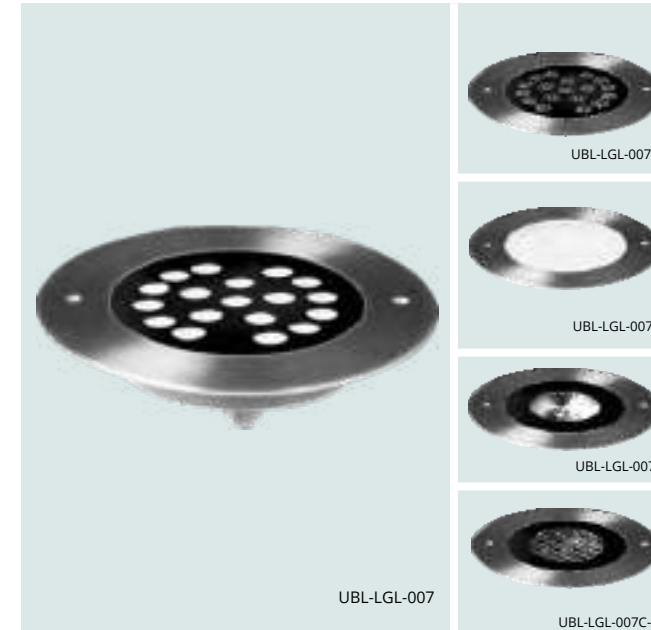

SANGGA BUANA

Housing : Die-casting dark grey powder coated aluminum
Front Cover : Stainless steel SUS 316L
Light Window: Tempered glass
LED : CREE / OSRAM
LED Driver : Bult-in (High voltage)
Power Cable : H05RN-F 2X1.0mm² L=0.55m (Low voltage)
H05RN-F 3X1.0mm² L=0.55m (High voltage)
H05RN-F 5X0.5mm² L=0.55m (RGBW Low voltage)
Sleeve : ABS Plastic
Life Time : ≥80000 hours
CCT : - 3000K - 6500K
- Tunable White
CRI : 70 - 90

Specifications

Model	Wattage	Lumen	A	B	C	Line Art
UBL-LGL-007	30 Watt	1850lm				
UBL-LGL-007A						
UBL-LGL-007B		1800lm	Ø250mm	Ø170mm	52mm	
UBL-LGL-007C		1900lm				
UBL-LGL-007C-A