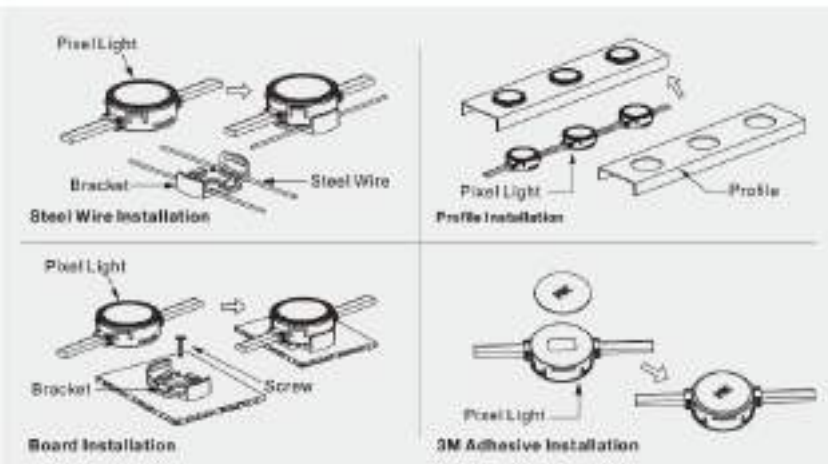

Installation Diagram Options

Application

- Large urban landscape lighting for hotels, parks, etc.
- Decorative lighting for high-rise building and bridge.