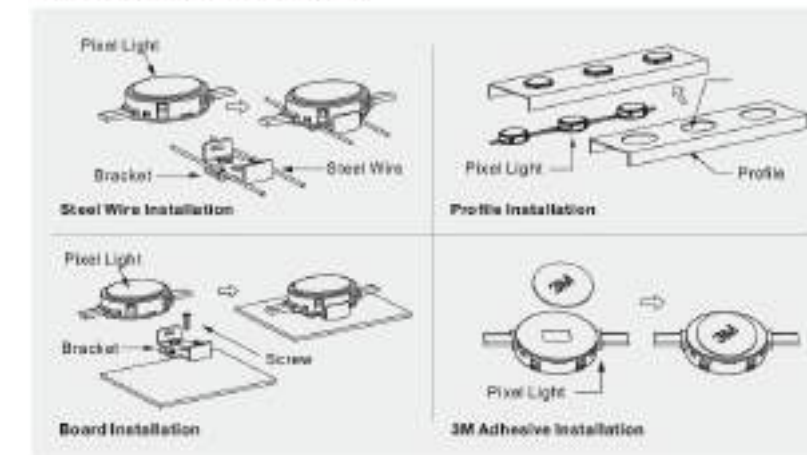

Installation Diagram Options

Application

- Large urban landscape lighting for hotels, parks.etc.
- Decorative lighting for high-rise building and bridge.