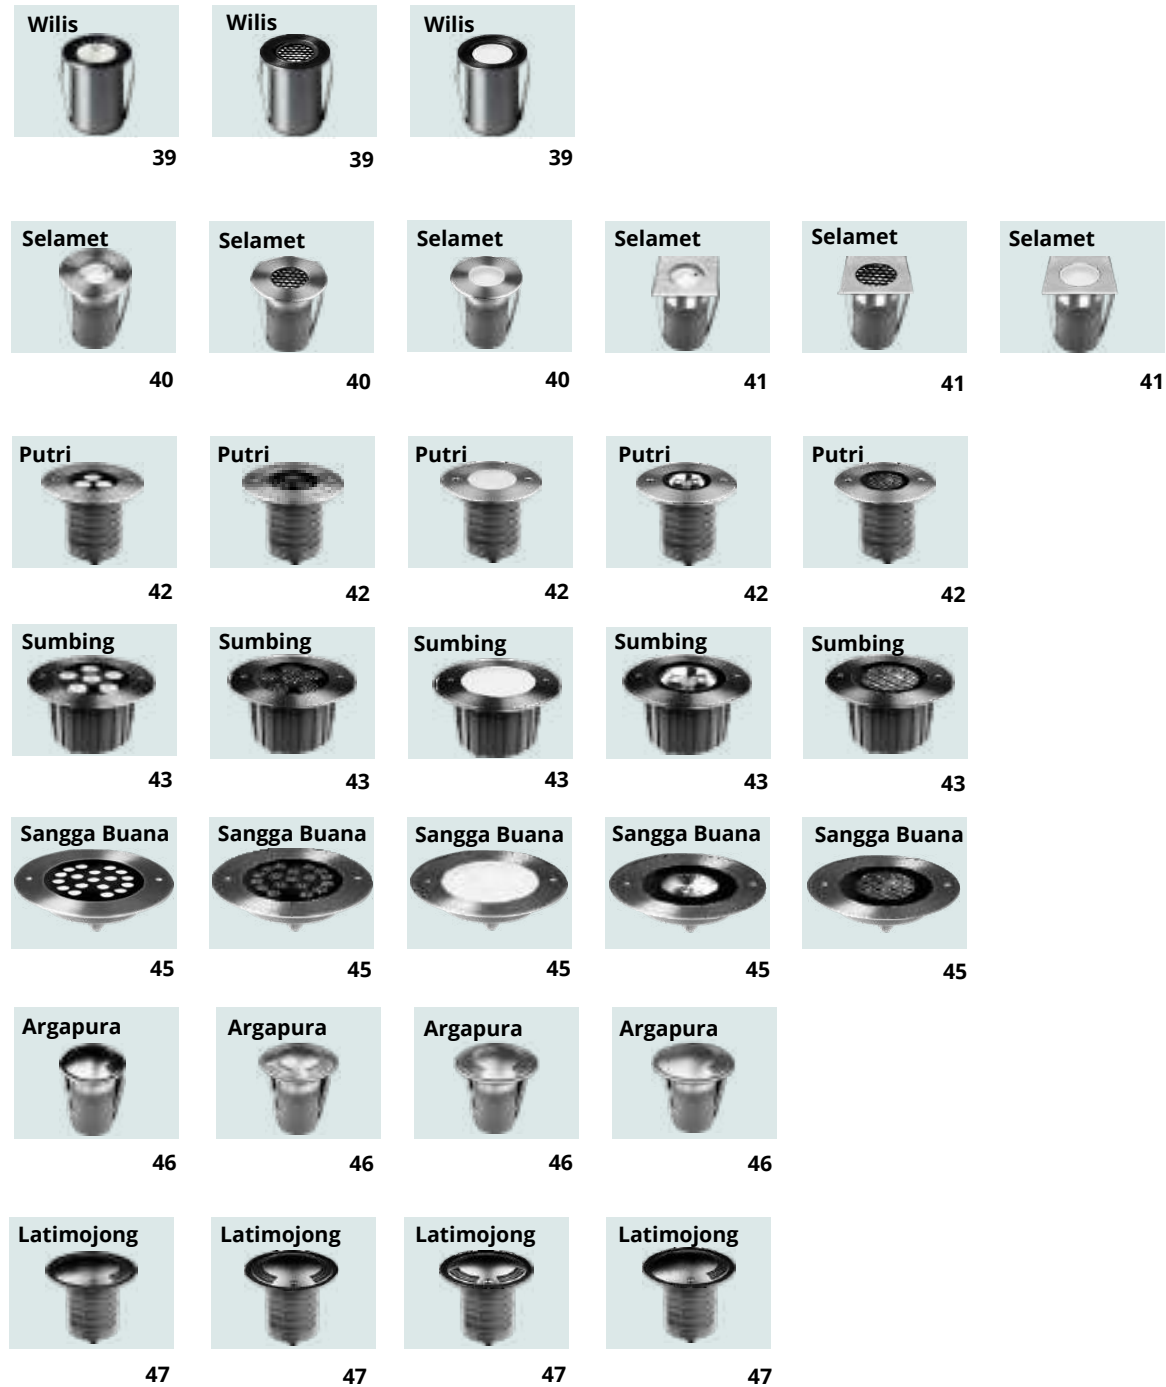

LED In-Ground Light