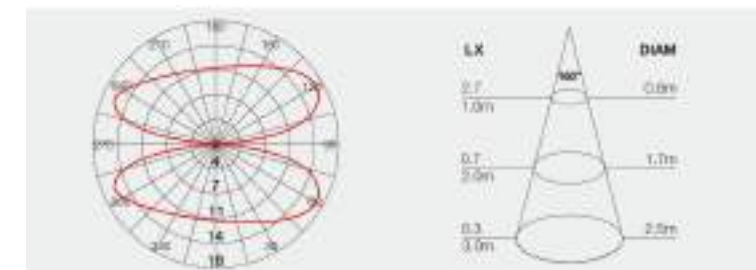

Specifications

Model	Wattage	Lumen	A	B	C	Line Art
UBL-WSL-033	7 Watt	290lm	120mm	175mm	140mm	

Application

- Hotels, villas, parks, plaza, and building facade.