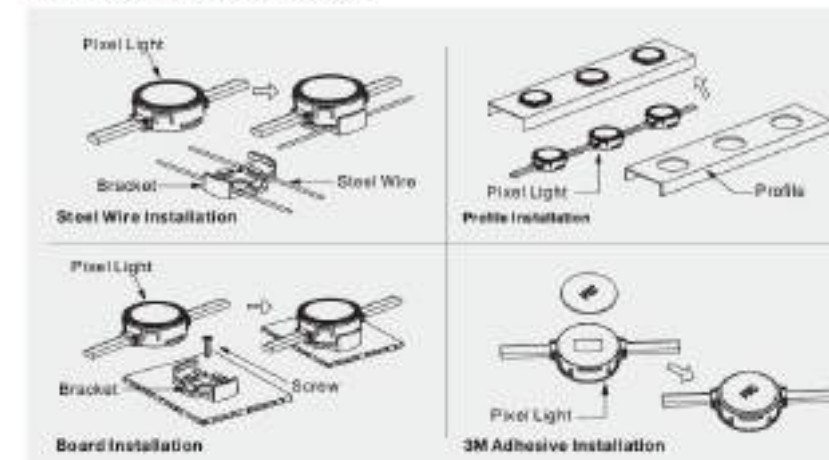

### Application

- Large urban landscape lighting for hotels, parks, etc.
- Decorative lighting for high-rise building and bridge.