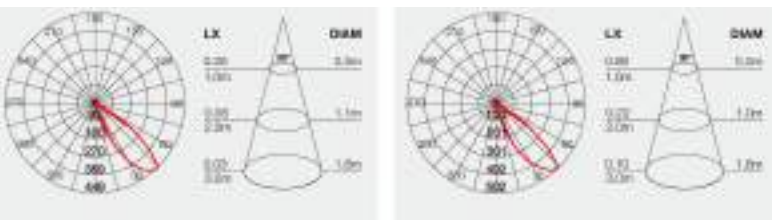

Application

- Hotels, villas, parks, plaza, and building facade.