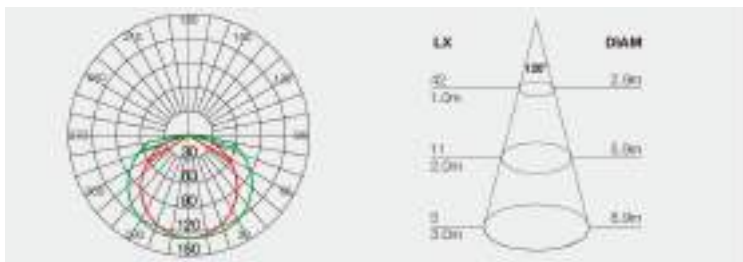

Application

- Highlighting of high-rise structural details.
- Retail window and showroom backgrounds.
- Indoor/outdoor sculptures.