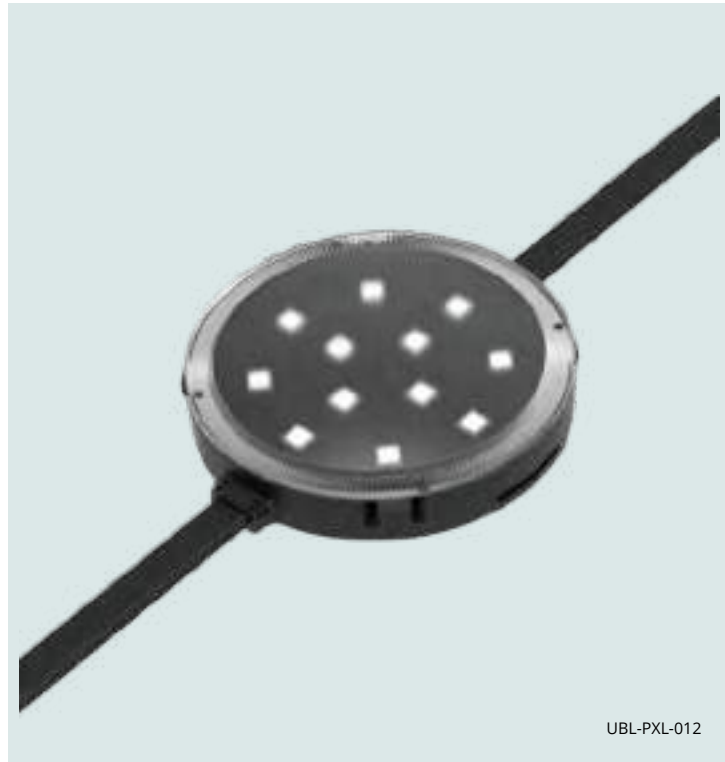

UBL-PXL-012

KERINGI

Housing : PC material black finish
Diffuser : Clear PC material
Input : DC24V
LEDs QTY : 12 Pcs
Seal : PU glue sealed
Operating Temperature : -20°C~60°C
LED Driver : DC24V constant voltage remote LED driver excluded
Power Cable : 2X0.75mm² +3X0.3mm² (Two sides)
PVC material 8 pcs per meter
Flame Resistant Grade : 94-V0
Lighting control : DMX512
CCT : - 3000K - 6500K
- Tunable White
CRI : 70 - 90

Specifications

Model	Wattage	A	B	C	Line Art
UBL-PXL-012	2.8 Watt	80mm	80mm	18mm	
	3.6 Watt