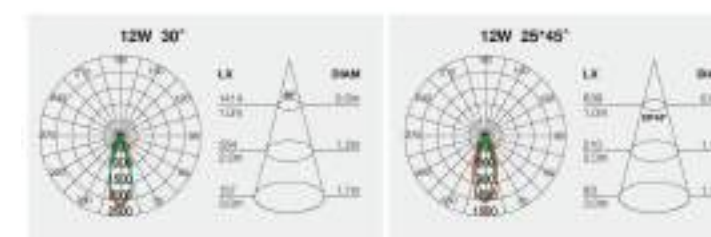

### Specifications

Model	Wattage	Lumen	Length	A	B	Line Art
UBL-LLW-001	3 Watt	240lm	300mm			
	6 Watt	480lm	500mm			
	12 Watt	960lm	1000mm	35mm	64mm	
UBL-LLW-001-RGB	5 Watt		300mm			
	10 Watt	/	500mm			
	20 Watt		1000mm			