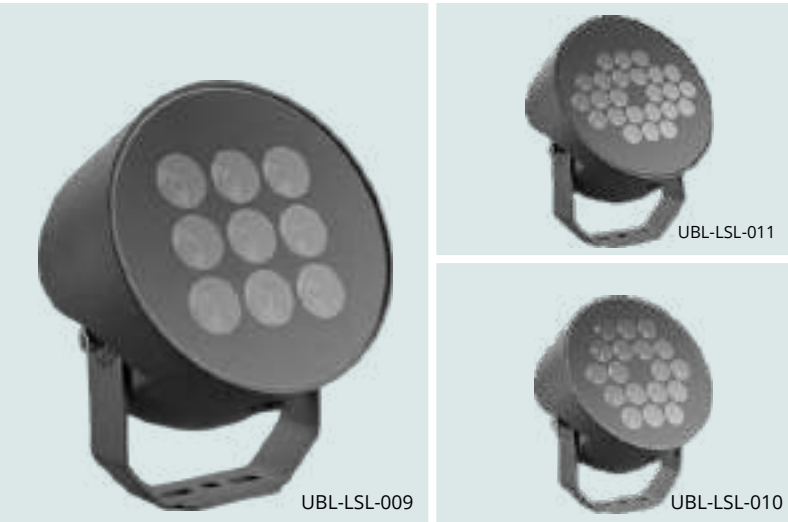

CIKURAY

Housing : Die-casting sand grey powder coated aluminum
Light Window: T empered glass
LED : SMD3535 / SMD3030
LED Driver : Bulit-in (High voltage)
Power Cable : 2X1mm² L=0.15m (Low voltage)
3X1mm² L=0.15m (High voltage)
2X1mm² + 3X0.5mm² L=0.15m (Low voltage)
3X1mm² L=0.15m / 4X0.5mm² L=0.15m (High voltage)
Life Time : ≥80000 hours
CCT : - 3000K - 6500K
- Tunable White
CRI : 70 - 90