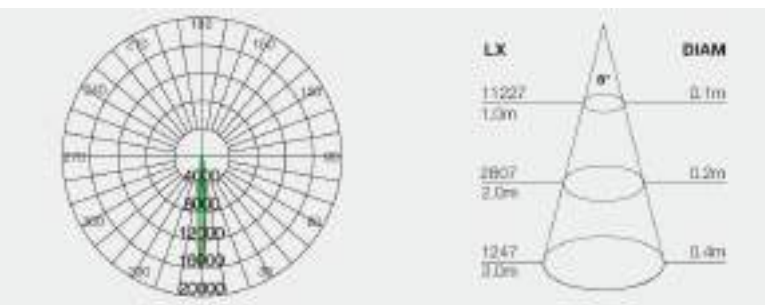

Application

- Lawns and gardens
- Paths