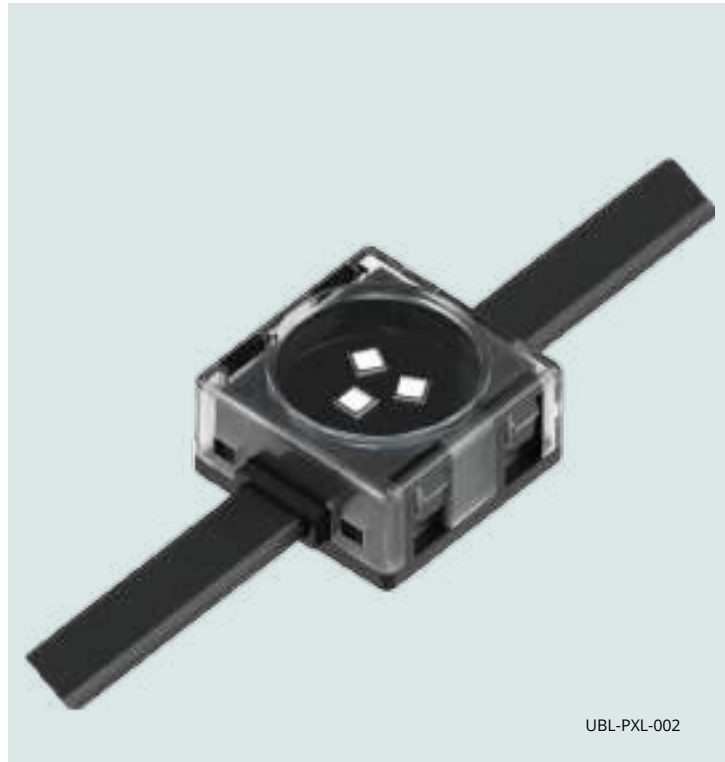

UBL-PXL-002

KERINCI

Housing : PC material black finish
Diffuser : Clear PC material
Input : DC12V
LEDs QTY : 3 Pcs
Seal : PU glue sealed
Operating Temperature : -20°C-60°C
LED Driver : DC12V constant voltage remote LED driver excluded
Power Cable : 2X0.75mm² +3X0.3mm² (Two sides)
PVC material 8 pcs per meter
Flame Resistant Grade : 94-V0
Lighting control : DMX512
CCT : - 3000K - 6500K
- Tunable White
CRI : 70 - 90