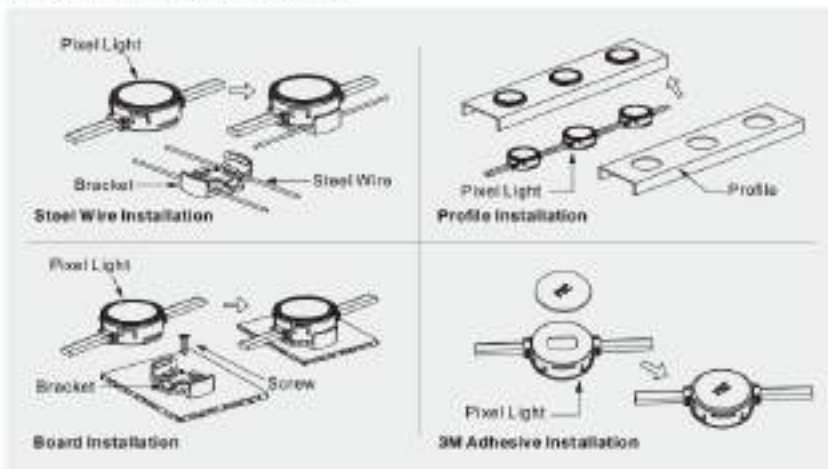

Installation Diagram Options

Application

- Large urban landscape lighting for hotels, parks.etc.
- Decorative lighting for high-rise building and bridge.