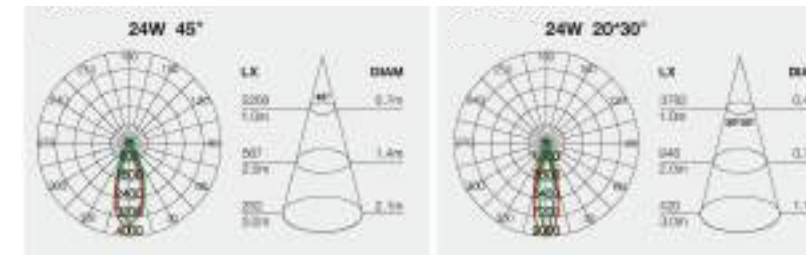

Application

- Highlighting of high-rise structural details.
- Retail window and showroom backgrounds.
- Indoor/outdoor sculptures.