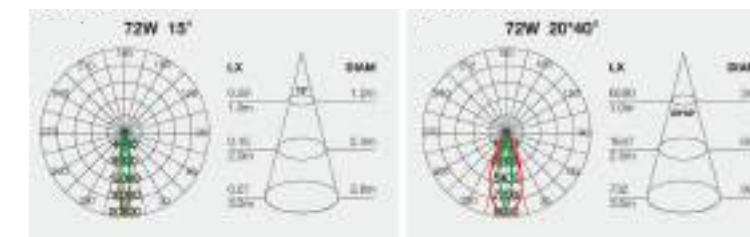

Application

- Highlighting of high-rise structural details.
- Retail window and showroom backgrounds.
- Indoor/outdoor sculptures.