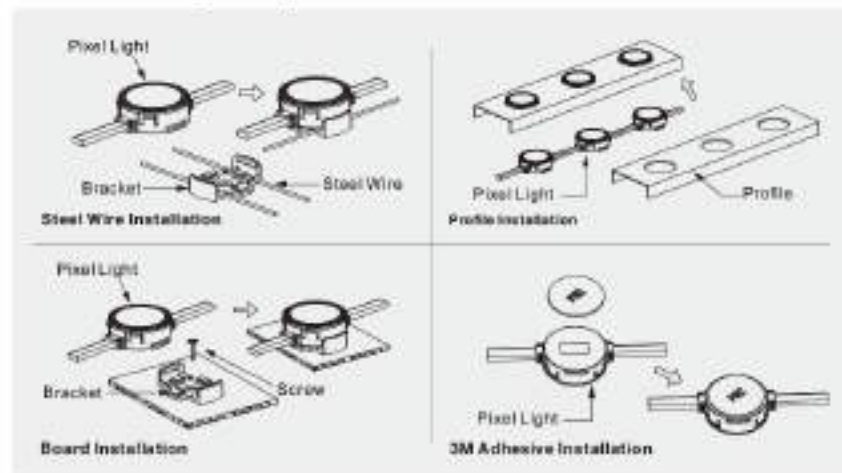

Installation Diagram Options

Application

- Large urban landscape lighting for hotels, parks.etc.
- Decorative lighting for high-rise building and bridge.